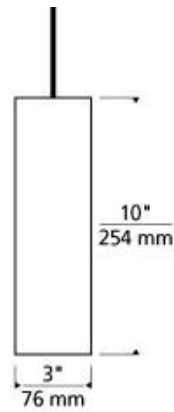

Weathered Zinc

Weathered Zinc

LAMPING

Rated for (1) low-voltage, 50 watt max, bi-pin lamp/Dimmable with low-voltage electronic or magnetic dimmer (Lamp Not Included)(Based on the transformer). LED includes 12 volt 7.5 watt, 435 delivered lumen, 3000K 25 degree beam spread LED MR16 lamp. Fixture provided with six feet of field-cutttable cable. Dimmable with low-voltage electronic or magnetic dimmer (based on the transformer).

Note: Note: MP includes 4" Round Flush Canopy.

700 _____ VNE _____

JOB NAME _____

NOTES _____

VANE PENDANT

SPECIFICATIONS

HARDWARE MATERIAL	Metal
SHADE MATERIAL	Metal
NET WEIGHT	3 lbs
HEIGHT	10in
WIDTH	3in
LENGTH	3in
UP LIGHT / DOWN LIGHT / BOTH?	
WET LISTED	
DAMP LISTED	
DRY LISTED	Yes
MIN. HANGING HEIGHT	16.5in
MAX HANGING HEIGHT	82.5in
SLOPED CEILING ADAPTABLE?	
GENERAL LISTING	
INCLUDES	