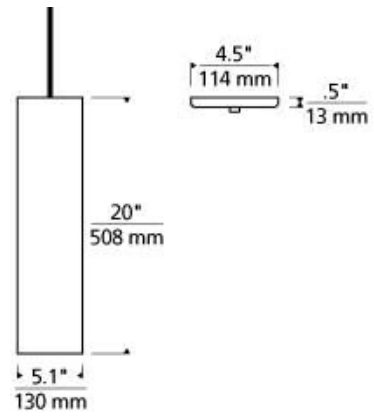

## SPECIFICATIONS

HARDWARE MATERIAL	Metal
SHADE MATERIAL	Metal
NET WEIGHT	5.5 lbs
HEIGHT	20in
WIDTH	5.1in
LENGTH	5.1in
UP LIGHT / DOWN LIGHT / BOTH?	
WET LISTED	
DAMP LISTED	Yes
DRY LISTED	
MIN. HANGING HEIGHT	26.5in
MAX HANGING HEIGHT	92.5in
TOTAL CORD LENGTH	72in
TOTAL STEM LENGTH	
STEM QTY	
SLOPED CEILING ADAPTABLE?	
GENERAL LISTING	
INCLUDES	