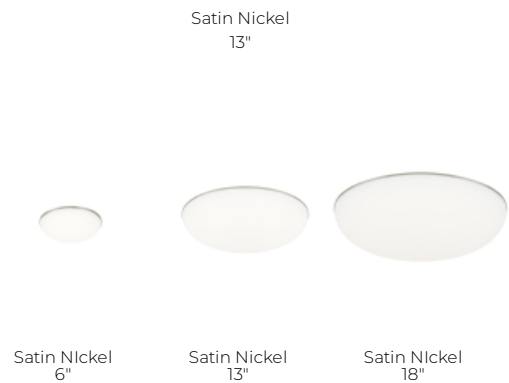

## PRODUCT FEATURES

- Sleek minimalist design perfect for contemporary to modern ceiling light applications
- Offered in three diameters for highly flexible use in residential or commercial settings
- Choice of warm 2700K or cooler 3000K LED color temperature for tailored light output
- High 90 CRI for highly accurate color reproduction and improved quality of light
- High quality integrated LED lamping with glare-free, optic-grade acrylic light diffusion
- Protected by a 5-year warranty

## LAMPING

Plus, its three graduated diameters of 6", 13" and 18" - each with relatively scaled and impactful light output - make this sleek flush mount ceiling fixture incredibly scalable for use in hospitality and commercial applications alike. Choice of a warm 2700K or a cooler 3000K color temperature allow for further customization for the contemporary space you intend to illuminate. The Megan can also be mounted on a wall as a stylish ADA-compliant wall sconce light. 6in diameter includes 12 watt, 631 delivered lumen, 2700K or 3000K LED module. 13in diameter includes 42 watt, 2004 delivered lumen, 2700K or 3000K LED module. 18in diameter includes 53 watt, 2834 delivered lumen, 2700K or 3000K LED module.

## ORDERING INFORMATION

700FMMGN LENGTH (A)	FINISH	LAMP
6 6"	S SATIN NICKEL	-LED927 LED 90 CRI 2700K 120V
13 13"		-LED927-277 LED 90 CRI 2700K 277V
18 18"		-LED930 LED 90 CRI 3000K 120V
		-LED930-277 LED 90 CRI 3000K 277V

## SPECIFICATIONS

HARDWARE MATERIAL	Metal
SHADE MATERIAL	Acrylic
NET WEIGHT	3.5 lbs
HEIGHT	2.7in
WIDTH	13in
LENGTH	13in
UP LIGHT / DOWN LIGHT / BOTH?	
WET LISTED	
DAMP LISTED	Yes
DRY LISTED	
WALL / CEILING MOUNT	
GENERAL LISTING	
INCLUDES	