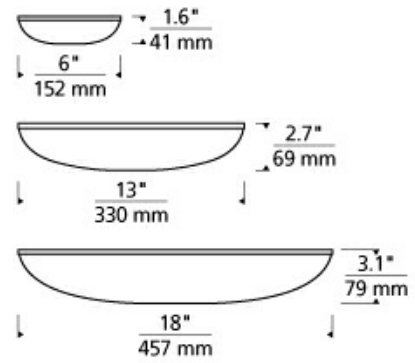

## LAMPING

Plus, its three graduated diameters of 6", 13" and 18" - each with relatively scaled and impactful light output - make this sleek flush mount ceiling fixture incredibly scalable for use in hospitality and commercial applications alike. Choice of a warm 2700K or a cooler 3000K color temperature allow for further customization for the contemporary space you intend to illuminate. The Megan can also be mounted on a wall as a stylish ADA-compliant wall sconce light. 6in diameter includes 12 watt, 631 delivered lumen, 2700K or 3000K LED module. 13in diameter includes 42 watt, 2004 delivered lumen, 2700K or 3000K LED module. 18in diameter includes 53 watt, 2834 delivered lumen, 2700K or 3000K LED module.

## ORDERING INFORMATION

700FMMGN LENGTH (A)	FINISH	LAMP
6 6"	S SATIN NICKEL	-LED927 LED 90 CRI 2700K 120V
13 13"		-LED927-277 LED 90 CRI 2700K 277V
18 18"		-LED930 LED 90 CRI 3000K 120V
		-LED930-277 LED 90 CRI 3000K 277V

## SPECIFICATIONS

HARDWARE MATERIAL	Metal
SHADE MATERIAL	Acrylic
NET WEIGHT	3.5 lbs
HEIGHT	2.7in
WIDTH	13in
LENGTH	13in
UP LIGHT / DOWN LIGHT / BOTH?	
WET LISTED	
DAMP LISTED	Yes
DRY LISTED	
WALL / CEILING MOUNT	
GENERAL LISTING	
INCLUDES	