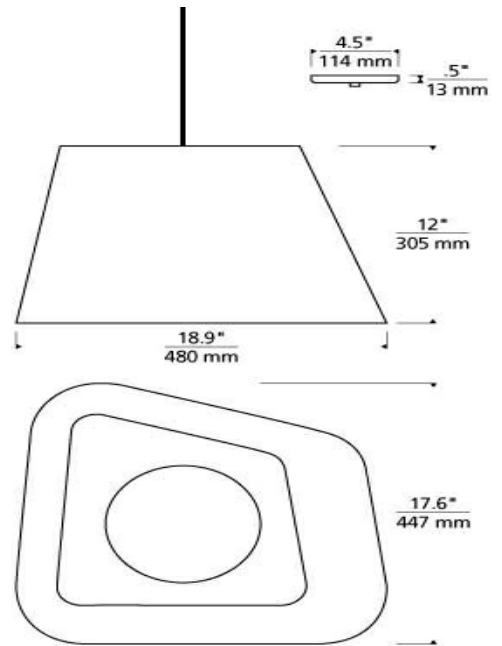

700 _____ RHNGP _____

JOB NAME _____

NOTES _____

RHONAN GRANDE PENDANT

SPECIFICATIONS

HARDWARE MATERIAL	Metal
SHADE MATERIAL	Metal
NET WEIGHT	10.5 lbs
HEIGHT	12in
WIDTH	17.6in
LENGTH	18.9in
UP LIGHT / DOWN LIGHT / BOTH?	
WET LISTED	
DAMP LISTED	Yes
DRY LISTED	
MIN. HANGING HEIGHT	18.5in
MAX HANGING HEIGHT	84.5in
TOTAL CORD LENGTH	72in
TOTAL STEM LENGTH	
STEM QTY	
SLOPED CEILING ADAPTABLE?	Yes
GENERAL LISTING	ETL Listed
INCLUDES	