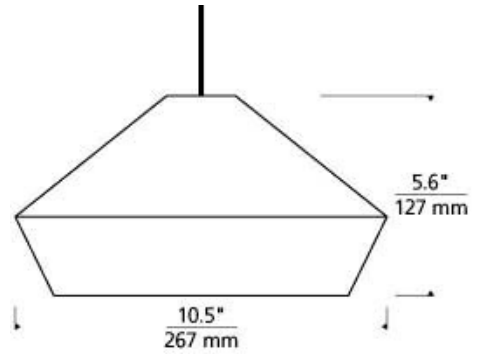

SPECIFICATIONS

HARDWARE MATERIAL	Metal
SHADE MATERIAL	Metal
NET WEIGHT	3.9 lbs
HEIGHT	5.6in
WIDTH	10.5in
LENGTH	10.5in
UP LIGHT / DOWN LIGHT / BOTH?	
WET LISTED	
DAMP LISTED	Yes
DRY LISTED	
MIN. HANGING HEIGHT	12.1in
MAX HANGING HEIGHT	78.1in
SLOPED CEILING ADAPTABLE?	
GENERAL LISTING	
INCLUDES	