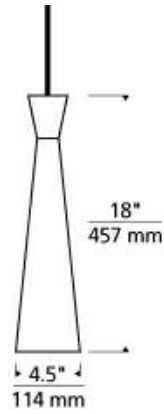

## SPECIFICATIONS

HARDWARE MATERIAL	Metal
SHADE MATERIAL	
NET WEIGHT	1 lbs
HEIGHT	18in
WIDTH	4.5in
LENGTH	4.5in
UP LIGHT / DOWN LIGHT / BOTH?	
WET LISTED	
DAMP LISTED	Yes
DRY LISTED	
MIN. HANGING HEIGHT	24.5in
MAX HANGING HEIGHT	90.5in
SLOPED CEILING ADAPTABLE?	
GENERAL LISTING	
INCLUDES	