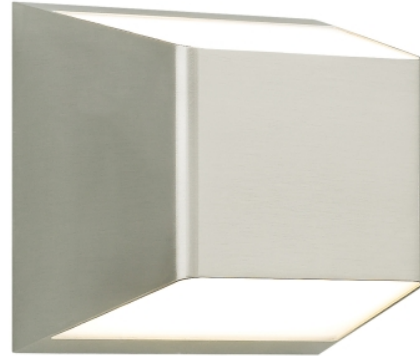

## PRODUCT FEATURES

- Clean asymmetric design style
- Versatile yet sophisticated design
- Bi-directional light distribution
- Available in four contemporary finish options
- Ideal for residential and commercial lighting applications
- Protected by a 5-year warranty

## LAMPING

Wet listed for indoor/outdoor use. Maybe be mounted vertically or horizontally. Includes 24 watt, 542 delivered lumen, 3000K LED module. Dimmable with low-voltage electronic dimmer.

Satin Nickel