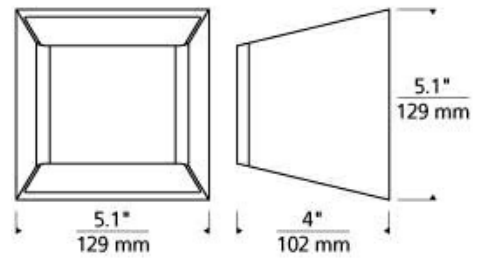

## SPECIFICATIONS

HARDWARE MATERIAL	Metal
SHADE MATERIAL	Acrylic
NET WEIGHT	3 lbs
HEIGHT	5.1in
WIDTH	4in
LENGTH	5.1in
WET LISTED	
DAMP LISTED	
DRY LISTED	
GENERAL LISTING	
INCLUDES	