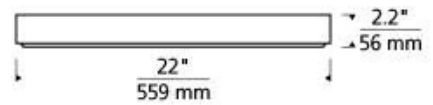

700FMWNTS _____

JOB NAME _____

NOTES _____

WYNTER SQUARE 22 FLUSH MOUNT

SPECIFICATIONS

| | |
|-------------------------------|---------|
| HARDWARE MATERIAL | Metal |
| SHADE MATERIAL | Acrylic |
| NET WEIGHT | 6.5 lbs |
| HEIGHT | 2.2in |
| WIDTH | 22in |
| LENGTH | 22in |
| UP LIGHT / DOWN LIGHT / BOTH? | |
| WET LISTED | |
| DAMP LISTED | |
| DRY LISTED | |
| WALL / CEILING MOUNT | |
| GENERAL LISTING | |
| INCLUDES | |