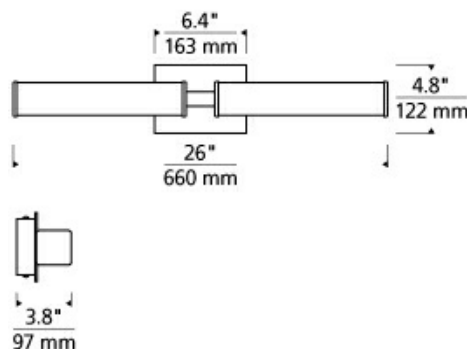

NOTES _____

ALDEN BATH

SPECIFICATIONS

HARDWARE MATERIAL	Metal
SHADE MATERIAL	Metal
NET WEIGHT	4 lbs
HEIGHT	4.8in
WIDTH	3.8in
LENGTH	26in
WET LISTED	
DAMP LISTED	
DRY LISTED	
GENERAL LISTING	
INCLUDES	

LAMPING SPECIFICATIONS