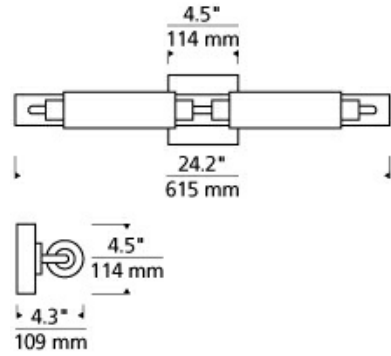

## SPECIFICATIONS

HARDWARE MATERIAL	Metal
SHADE MATERIAL	Glass
NET WEIGHT	3.5 lbs
HEIGHT	4.5in
WIDTH	4.3in
LENGTH	24.2in
WET LISTED	
DAMP LISTED	
DRY LISTED	
GENERAL LISTING	
INCLUDES	