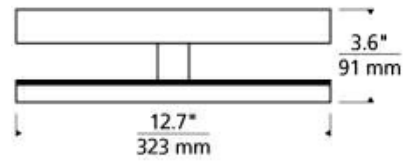

700FMFINF _____

JOB NAME _____

NOTES _____

FINCH FLOAT SQUARE FLUSH MOUNT

SPECIFICATIONS

HARDWARE MATERIAL
SHADE MATERIAL
NET WEIGHT
HEIGHT
WIDTH
LENGTH
UP LIGHT / DOWN LIGHT / BOTH?
WET LISTED
DAMP LISTED
DRY LISTED
WALL / CEILING MOUNT
GENERAL LISTING
INCLUDES