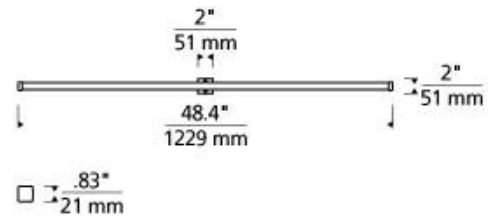

Clear

Clear

ORDERING INFORMATION

700BCGIAVKR SHAPE OR SIZE	LENGTH (A)	COLOR	FINISH	LAMP
302 300 LMS/FT-2" CANOPY	48 48"	K SMOKE	C CHROME	-LED835 LED 80 CRI 3500K
602 600 LMS/FT-2" CANOPY			S SATIN NICKEL	-LED930 LED 90 CRI 3000K

Order Remote Power Supply Separately Item Number: 700AT060EL or 700AT152EL.

700BCGIAVKR _____

JOB NAME _____

NOTES _____

GIA 48 VANITY KIT

SPECIFICATIONS

HARDWARE MATERIAL	Metal
SHADE MATERIAL	Acrylic
NET WEIGHT	4 lbs
HEIGHT	2in
WIDTH	0.83in
LENGTH	48.4in
WET LISTED	
DAMP LISTED	Yes
DRY LISTED	
GENERAL LISTING	
INCLUDES	