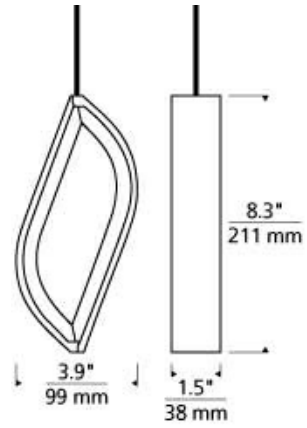

700 _____ FLM _____

JOB NAME _____

NOTES _____

FOLIUM PENDANT

SPECIFICATIONS

HARDWARE MATERIAL
SHADE MATERIAL
NET WEIGHT
HEIGHT
WIDTH
LENGTH
UP LIGHT / DOWN LIGHT / BOTH?
WET LISTED
DAMP LISTED
DRY LISTED
MIN. HANGING HEIGHT
MAX HANGING HEIGHT
SLOPED CEILING ADAPTABLE?
GENERAL LISTING
INCLUDES