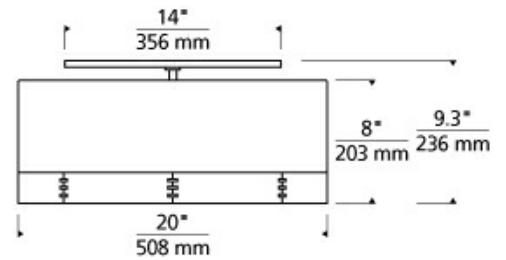

LAMPING

The bands of wood trim are spline joined around the circumference of the shade, a delicate feat of quality craftsmanship. Rated for (4) 60w max, E26 medium based lamps. LED version includes (4) 9.5w, 800 delivered lumens, 2700K, medium base LED A19 lamps. LED dimmable with LED compatible dimmer.

TOPO FLUSH MOUNT

SPECIFICATIONS

HARDWARE MATERIAL	Metal
SHADE MATERIAL	Metal
NET WEIGHT	5 lbs
HEIGHT	9.3in
WIDTH	20in
LENGTH	20in
UP LIGHT / DOWN LIGHT / BOTH?	
WET LISTED	
DAMP LISTED	
DRY LISTED	
WALL / CEILING MOUNT	
GENERAL LISTING	
INCLUDES	