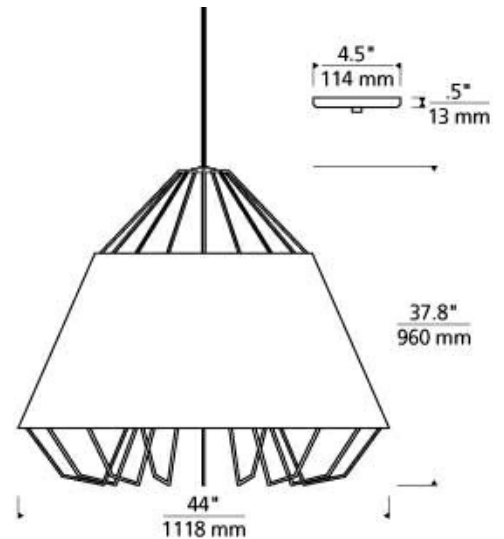

700 _____ ATCGP _____

JOB NAME _____

NOTES _____

ARTIC GRANDE PENDANT

SPECIFICATIONS

HARDWARE MATERIAL	Metal
SHADE MATERIAL	Metal
NET WEIGHT	16 lbs
HEIGHT	37.8in
WIDTH	44in
LENGTH	44in
UP LIGHT / DOWN LIGHT / BOTH?	
WET LISTED	
DAMP LISTED	Yes
DRY LISTED	
MIN. HANGING HEIGHT	50.3in
MAX HANGING HEIGHT	182.3in
TOTAL CORD LENGTH	144in
TOTAL STEM LENGTH	
STEM QTY	
SLOPED CEILING ADAPTABLE?	
GENERAL LISTING	
INCLUDES	