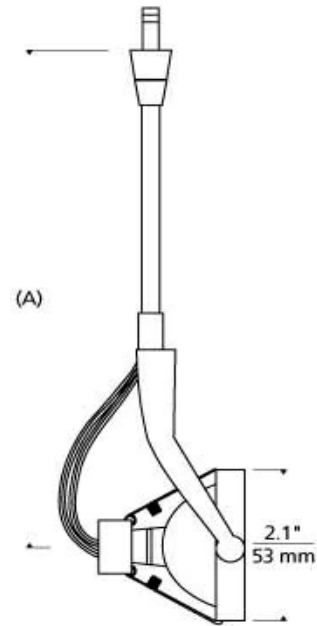

SPORTSTER HEAD

PRODUCT FEATURES

- Simple in design but extremely functional, featuring a minimal stylish head
- Converges with MR16 lamping (sold separately) and is fully dimmable
- Available in a contemporary satin nickel finish and six distinct stem lengths
- Complementary Monopoint or Monorail systems available by Tech Lighting
- Ideal for commercial and residential lighting applications
- Protected by a 5-year warranty

LAMPING

Eggcrate louver included. Low-voltage, MR16 lamp of up to 50 watts (not included).

With Eggcrate Louver

Straight

With Eggcrate Louver

ORDERING INFORMATION

| 700 | SYSTEM | SS6 | LENGTH (A) | FINISH |
|-----|-------------------|-----|------------|----------------|
| | FJ FREEJACK | | 04 4.5" | S SATIN NICKEL |
| | MP MONOPOINT | | 06 6" | |
| | MO MONORAIL | | 12 12" | |
| | WMO WALL MONORAIL | | | |

Note: MP includes 4" Round Flush Canopy.

700 _____ SS6 _____

JOB NAME _____

NOTES _____

SPORTSTER HEAD

SPECIFICATIONS

| | |
|-------------------------------|----------|
| HARDWARE MATERIAL | Metal |
| SHADE MATERIAL | |
| NET WEIGHT | 0.94 lbs |
| HEIGHT | 4.5in |
| WIDTH | 2.1in |
| LENGTH | |
| BEAM SPREAD | |
| UP LIGHT / DOWN LIGHT / BOTH? | |
| WET LISTED | |
| DAMP LISTED | |
| DRY LISTED | |
| MIN. HANGING HEIGHT | |
| MAX HANGING HEIGHT | |
| TOTAL CORD LENGTH | |
| SLOPED CEILING ADAPTABLE? | |
| GENERAL LISTING | |
| INCLUDES | |