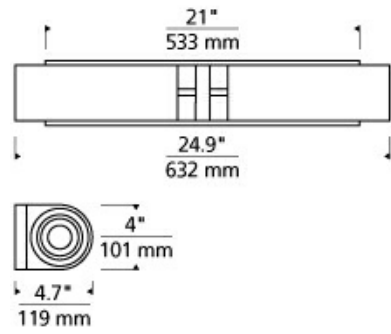

JOB NAME _____

NOTES _____

SARA DOUBLE WALL

SPECIFICATIONS

HARDWARE MATERIAL	Metal
SHADE MATERIAL	
NET WEIGHT	10 lbs
HEIGHT	4in
WIDTH	4.7in
LENGTH	24.9in
WET LISTED	
DAMP LISTED	
DRY LISTED	
GENERAL LISTING	
INCLUDES	