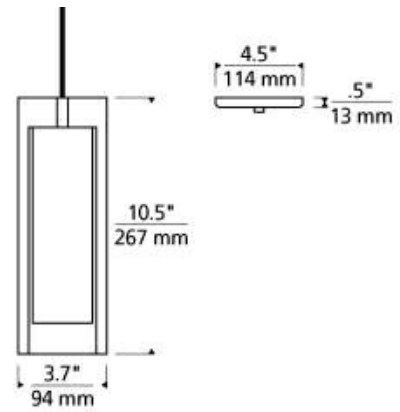

JOB NAME _____

NOTES _____

JAYDEN GRANDE PENDANT

SPECIFICATIONS

HARDWARE MATERIAL	Metal
SHADE MATERIAL	Glass
NET WEIGHT	8.5 lbs
HEIGHT	10.5in
WIDTH	3.7in
LENGTH	3.7in
UP LIGHT / DOWN LIGHT / BOTH?	
WET LISTED	
DAMP LISTED	Yes
DRY LISTED	
MIN. HANGING HEIGHT	17in
MAX HANGING HEIGHT	83in
TOTAL CORD LENGTH	72in
TOTAL STEM LENGTH	
STEM QTY	
SLOPED CEILING ADAPTABLE?	
GENERAL LISTING	
INCLUDES	

LAMPING SPECIFICATIONS

	LED LAMP	INTEGRATED LED	NON LED	NO LAMP
DELIVERED LUMENS	810			
WATTS	6.5			
MAX WATTAGE PER BULB	60W		60W	
INPUT VOLTAGE	120V		120V	
DIMMING TYPE*	ELV, TRIAC		ELV, TRIAC	
CCT	2700K			
CRI	80 CRI			
LED LIFETIME				
L70				
AVERAGE BULB HOURS	25000			
FIELD SERVICEABLE LED				
LAMP BASE	E26 Medium Base		E26 Medium Base	
LAMP SHAPE	T6		T6	
LAMP INCLUDED?	Y		Y	
WARRANTY**	1 Year		1 Year	