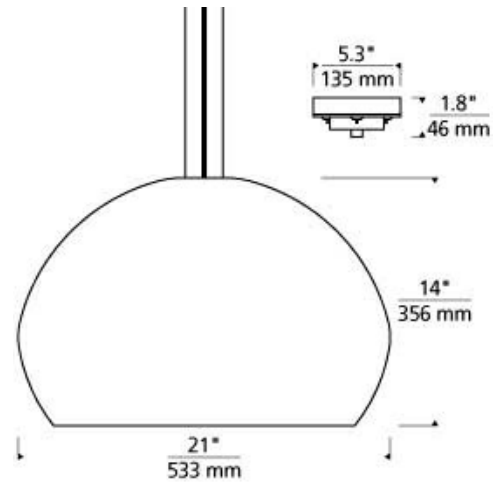

## SPECIFICATIONS

HARDWARE MATERIAL	Metal
SHADE MATERIAL	Glass
NET WEIGHT	15 lbs
HEIGHT	14in
WIDTH	21in
LENGTH	21in
UP LIGHT / DOWN LIGHT / BOTH?	
WET LISTED	
DAMP LISTED	Yes
DRY LISTED	
MIN. HANGING HEIGHT	21.8in
MAX HANGING HEIGHT	159.8in
TOTAL CORD LENGTH	
TOTAL STEM LENGTH	
STEM QTY	
SLOPED CEILING ADAPTABLE?	
GENERAL LISTING	
INCLUDES	