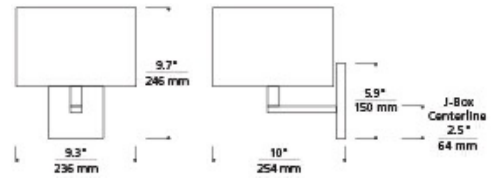

700WSCHL _____

JOB NAME _____

NOTES _____

CHELSEA WALL

SPECIFICATIONS

HARDWARE MATERIAL	Metal
SHADE MATERIAL	Glass
NET WEIGHT	
HEIGHT	9.7in
WIDTH	10in
LENGTH	9.3in
MIN. EXTENSION FROM WALL	10in
UP LIGHT / DOWN LIGHT / BOTH?	
WET LISTED	
DAMP LISTED	
DRY LISTED	
UP / DOWN	
HORIZONTAL / VERTICAL	
WALL / CEILING MOUNT	
GENERAL LISTING	
ADA COMPLIANT	
INCLUDES	