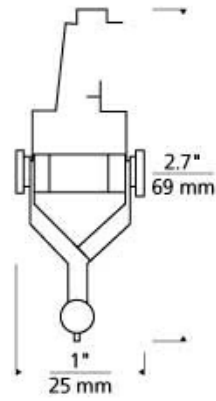

## LAMPING

Head swivels 220°, pivots on vertical and horizontal axes. Specify for low-voltage, MR16 of up to 75 watts (lamp sold separately). For MonoRail system only.

With Round Glass Shield Accessory

Bare

## SPECIFICATIONS

HARDWARE MATERIAL	Metal
SHADE MATERIAL	
NET WEIGHT	0.1 lbs
HEIGHT	2.7in
WIDTH	1in
LENGTH	
BEAM SPREAD	
UP LIGHT / DOWN LIGHT / BOTH?	
WET LISTED	
DAMP LISTED	
DRY LISTED	
MIN. HANGING HEIGHT	
MAX HANGING HEIGHT	
TOTAL CORD LENGTH	
SLOPED CEILING ADAPTABLE?	No
GENERAL LISTING	ETL Listed
INCLUDES	