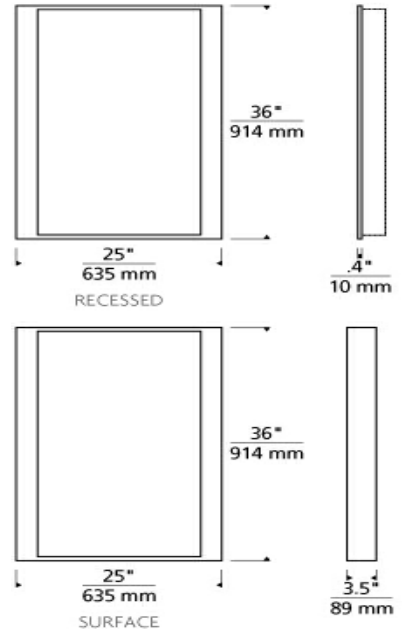

Siber Mirror

Siber Mirror

ORDERING INFORMATION

700BCSIB	SHAPE OR SIZE	FINISH	LAMP
	R RECESSED	C CHROME	-LED930A LED 90 CRI 3000K 120V
	S SURFACE	S SATIN NICKEL	-LED930A-277 LED 90 CRI 3000K 277V

700BCSIB _____

JOB NAME _____

NOTES _____

SPECIFICATIONS

HARDWARE MATERIAL	Metal
SHADE MATERIAL	
NET WEIGHT	50.00 lbs
HEIGHT	36in
WIDTH	0.4in
LENGTH	25in
WET LISTED	
DAMP LISTED	
DRY LISTED	
GENERAL LISTING	
INCLUDES	

LAMPING SPECIFICATIONS