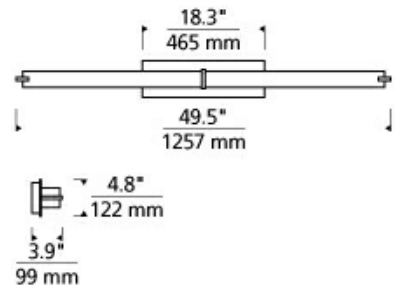

## SPECIFICATIONS

HARDWARE MATERIAL	Metal
SHADE MATERIAL	Acrylic
NET WEIGHT	7 lbs
HEIGHT	4.8in
WIDTH	3.9in
LENGTH	49.5in
WET LISTED	
DAMP LISTED	
DRY LISTED	
GENERAL LISTING	
INCLUDES	