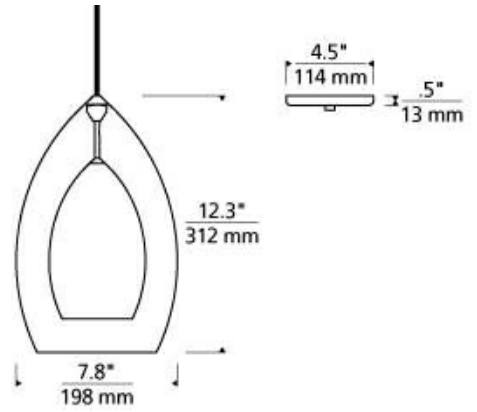

700 _____ FIRGP _____

JOB NAME _____

NOTES _____

FIRE GRANDE PENDANT

SPECIFICATIONS

HARDWARE MATERIAL	Metal
SHADE MATERIAL	Glass
NET WEIGHT	3.5 lbs
HEIGHT	12.3in
WIDTH	7.8in
LENGTH	7.8in
UP LIGHT / DOWN LIGHT / BOTH?	
WET LISTED	
DAMP LISTED	Yes
DRY LISTED	
MIN. HANGING HEIGHT	18.8in
MAX HANGING HEIGHT	84.8in
TOTAL CORD LENGTH	72in
TOTAL STEM LENGTH	
STEM QTY	
SLOPED CEILING ADAPTABLE?	
GENERAL LISTING	
INCLUDES	