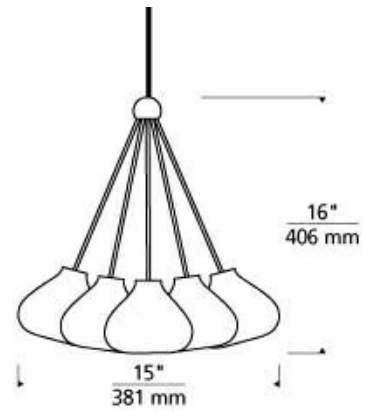

SPECIFICATIONS

HARDWARE MATERIAL	Metal
SHADE MATERIAL	Glass
NET WEIGHT	3.5 lbs
HEIGHT	16in
WIDTH	15in
LENGTH	15in
UP LIGHT / DOWN LIGHT / BOTH?	
WET LISTED	
DAMP LISTED	
DRY LISTED	
MIN. HANGING HEIGHT	10.5in
MAX HANGING HEIGHT	76.5in
SLOPED CEILING ADAPTABLE?	
GENERAL LISTING	
INCLUDES	