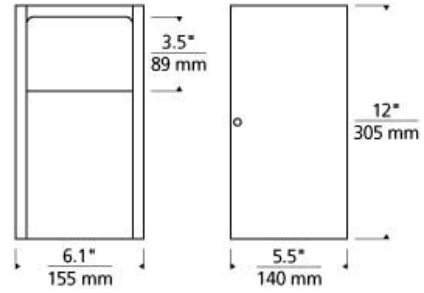

Zur 12 Outdoor Wall LED

DESCRIPTION

Exhibiting a refined and unadorned minimalist aesthetic, the Zur outdoor wall sconce by Tech Lighting features an innovative 240° pivot design that aims light precisely for exterior way finding and general illumination. The refined, unadorned minimalism of the Zur wall sconce allows it to become an ideal complement to contemporary architecture.

black

bronze

ORDERING INFORMATION

7000WZUR CRI	COLOR TEMP	LENGTH (A)	FINISH	VOLTAGE
9 90 CRI	27 2700K 30 3000K 40 4000K	12 12"	B BLACK Z BRONZE	UNV 120-277V

TECH LIGHTING®

7400 Linder Avenue T 847.410.4400
Skokie, Illinois 60077 F 847.410.4500