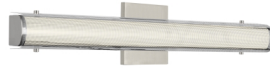

Zuka 24 Bath

LED ADA T20

DESCRIPTION

The Zuka bath light by Tech Lighting is sophisticated yet simple with its chic perforated outer metal detail and sugar glass shade. The frosted glass diffuser provides a sweet touch of elegance while the perforated metal detail offers a sleek contemporary appearance. The Zuka is available in two on trend finishes, Satin Nickel or Polished Chrome each finish further enhances the sophisticated appeal of this bath bar. The Zuka is available in either a 24" or 36" length and ships with energy efficient integrated LED lamping, all lamping options are fully dimmable to create the desired ambiance in your special space. Perforated Metal version includes 20 watt, 743 delivered lumens, 3000K LED linear modules. Glass version includes 20 watt, 1487 delivered lumens, 3000K LED linear modules. Dimmable with low-voltage electronic dimmer. ADA compliant.

INSTALLATION

This product can mount to either a 4" square electrical box with round plaster ring or an octagonal electrical box (not included).

WEIGHT

3.0-3.5lb / 1.36-1.59kg ±

metal

white glass

ORDERING INFORMATION

700BCZKA	LENGTH (A)	COLOR	FINISH	LAMP
24	24"	T METAL	C CHROME	-LED930 LED 90 CRI 3000K 120V
		W WHITE GLASS	S SATIN NICKEL	-LED930-277 LED 90 CRI 3000K 277V

Tech Lighting, L.L.C.

700BC ZKA _____

FIXTURE TYPE: _____