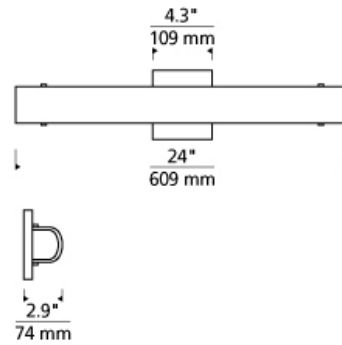

Zuka 24 Bath

LED ADA T20

DESCRIPTION

The Zuka bath light by Tech Lighting is sophisticated yet simple with its chic perforated outer metal detail and sugar glass shade. The frosted glass diffuser provides a sweet touch of elegance while the perforated metal detail offers a sleek contemporary appearance. The Zuka is available in two on trend finishes, Satin Nickel or Polished Chrome each finish further enhances the sophisticated appeal of this bath bar. The Zuka is available in either a 24" or 36" length and ships with energy efficient integrated LED lamping, all lamping options are fully dimmable to create the desired ambiance in your special space. Perforated Metal version includes 20 watt, 743 delivered lumens, 3000K LED linear modules. Glass version includes 20 watt, 1487 delivered lumens, 3000K LED linear modules. Dimmable with low-voltage electronic dimmer. ADA compliant.

INSTALLATION

This product can mount to either a 4" square electrical box with round plaster ring or an octagonal electrical box (not included).

WEIGHT

3.0-3.5lb / 1.36-1.59kg ±

metal

white glass

ORDERING INFORMATION

700BCZKA	LENGTH (A)	COLOR	FINISH	LAMP
24	24"	T METAL	C CHROME	-LED930 LED 90 CRI 3000K 120V
		W WHITE GLASS	S SATIN NICKEL	-LED930-277 LED 90 CRI 3000K 277V

Tech Lighting, L.L.C.

700BC ZKA _____

FIXTURE TYPE: _____