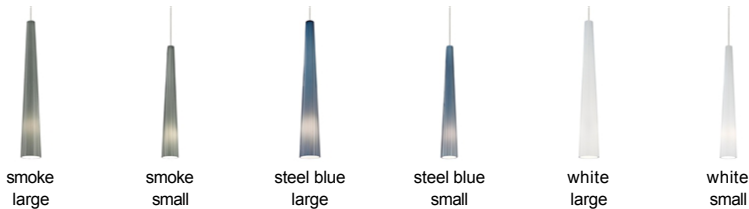

WEIGHT

2.02lb / 0.92kg ±

ORDERING INFORMATION

700	SYSTEM	ZEN	SHAPE OR SIZE	COLOR	FINISH	LAMP
FJ	FREEJACK		L LARGE	K SMOKE	Z ANTIQUE BRONZE	12 VOLT HALOGEN (T20)
MP	MONOPOINT		S SMALL	U STEEL BLUE	C CHROME	-LEDS930 12 VOLT LED 90 CRI 3000K (T20/T24)
MO	MONORAIL			W WHITE	S SATIN NICKEL	-24 24 VOLT HALOGEN
MO2	TWO-CIRCUIT MONORAIL					

Note: MP includes 4" Round Flush Canopy. Note: MP includes 4 Round Flush Canopy.

Chrome not offered on Monorail & Two-Circuit Monorail.