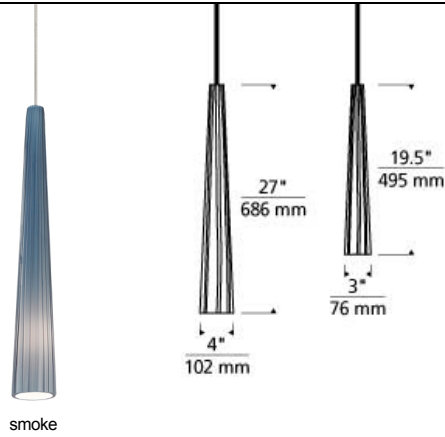

### DESCRIPTION

The Zenith pendant light by Tech Lighting features a slender, organic-shaped glass shade that exudes drama and sophistication. Vertical stringers add depth and dimension to the elongated shape while three fresh colors further enhance the contemporary design of the Zenith pendant. The concealed laming provides a punch of task lighting to surfaces below making this pendant ideal for kitchen island task lighting, hallway lighting and bedroom lighting flanking an end table. The Zenith is available in two distinct sizes to accommodate your unique design applications. Your choice of halogen or LED lamping ships with the Zenith saving you time and money, either lamping option is fully dimmable to create the desired ambiance in your special space. Includes low-voltage, 50 watt halogen bi-pin lamp or 8 watt, 300 delivered lumen, 3000K, replaceable SORAA® LED module and six feet of field-cuttable cable. Dimmable with low-voltage electronic or magnetic dimmer (based on the transformer). Works with SORAA.