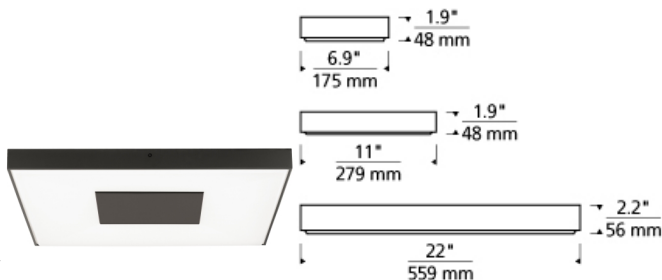

FLUSH & SEMI-FLUSH MOUNT

Wynter Square Flush Mount Ceiling LED ADA T20

DESCRIPTION

Modern minimalist design exudes from the versatile and efficient Wynter LED flush mount ceiling light from Tech Lighting. A precisely executed acrylic diffuser provides an incredibly smooth wash of light as it is intentionally interrupted by negative space in the center of the fixture for visual contrast. Three sizes offer designers the opportunity to address scale in spaces that demand larger solutions. Small includes 21 watt, 404 net lumen, 3000K LED. Medium includes 40 watt, 830 net lumen, 3000K LED. Large includes 60 watt, 1870 net lumen, 3000K LED. Dimmable with low-voltage electronic dimmer. May be wall or ceiling mounted. Suitable for wet locations. ADA compliant.

INSTALLATION

This product can mount to either a 4" square electrical box with round plaster ring or an octagonal electrical box (not included).

WEIGHT

2-2.5lb / 0.91-1.13kg ±

antique bronze small satin nickel small antique bronze medium satin nickel medium antique bronze large