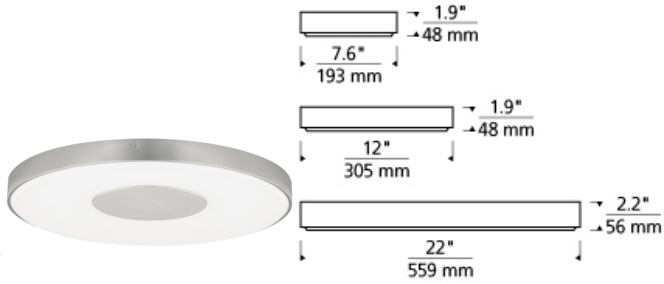

FLUSH & SEMI-FLUSH MOUNT

Wynter Round Flush Mount Ceiling LED ADA T20

DESCRIPTION

Modern minimalist design exudes from the versatile and efficient Wynter LED flush mount ceiling light from Tech Lighting. A precisely executed acrylic diffuser provides an incredibly smooth wash of light as it is intentionally interrupted by negative space in the center of the fixture for visual contrast. Three sizes offer designers the opportunity to address scale in spaces that demand larger solutions. Small includes 21 watt, 404 net lumen, 3000K LED. Medium includes 40 watt, 830 net lumen, 3000K LED. Large includes 60 watt, 1870 net lumen, 3000K LED. Dimmable with low-voltage electronic dimmer. May be wall or ceiling mounted. Suitable for wet locations. ADA compliant.

INSTALLATION

This product can mount to either a 4" square electrical box with round plaster ring or an octagonal electrical box (not included).

WEIGHT

2-3lb / 0.91-1.36kg ±

antique bronze
small

satin nickel
small

antique bronze
medium

satin nickel
medium

satin nickel
large

ORDERING INFORMATION

700FMWNTR	SHAPE OR SIZE	FINISH	LAMP
L	LARGE	Z ANTIQUE BRONZE	-LED830 LED 80 CRI 3000K 120V
M	MEDIUM	S SATIN NICKEL	-LED830-277 LED 80 CRI 3000K 277V
S	SMALL		