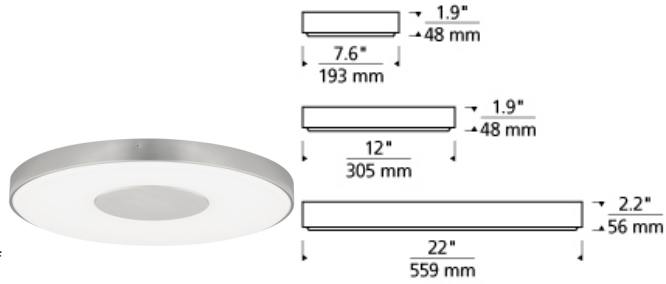

FLUSH & SEMI-FLUSH MOUNT

Wynter Round Flush Mount Ceiling LED ADA T20

DESCRIPTION

The Wynter Round light by Tech Lighting features a modern minimalist design that exudes from this versatile and efficient LED wall sconce. A precisely executed acrylic shade provides an incredibly smooth wash of light as it is intentionally interrupted by negative space in the center of the fixture for visual contrast. The Wynter Round scales at three distinct sizes making it an ideal solution for bathroom lighting, closet lighting and bedroom lighting flanking two end tables. The Wynter Round is one of three fixtures in the Wynter family, simply search Wynter Round to find its closest relatives. Your choice of fully dimmable LED lamping ships with this fixture saving you both time and money. Small includes 21 watt, 404 net lumen, 3000K LED. Medium includes 40 watt, 830 net lumen, 3000K LED. Large includes 60 watt, 1870 net lumen, 3000K LED. Dimmable with low-voltage electronic dimmer. May be wall or ceiling mounted. Suitable for wet locations. ADA compliant.

INSTALLATION

This product can mount to either a 4" square electrical box with round plaster ring or an octagonal electrical box (not included).

WEIGHT

2-3lb / 0.91-1.36kg ±

antique bronze
small

satin nickel
small

antique bronze
medium

satin nickel
medium

satin nickel
large

ORDERING INFORMATION

700FMWNTR	SHAPE OR SIZE	FINISH	LAMP
L	LARGE	Z ANTIQUE BRONZE	-LED830 LED 80 CRI 3000K 120V
M	MEDIUM	S SATIN NICKEL	-LED830-277 LED 80 CRI 3000K 277V
S	SMALL		