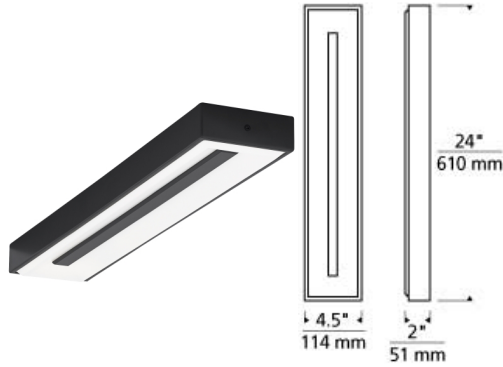

WALL COLLECTION

Wynter Linear Wall LED ADA T20

DESCRIPTION

Modern minimalist design exudes from the versatile and efficient Wynter LED flush mount ceiling light from Tech Lighting. A precisely executed acrylic shade provides an incredibly smooth wash of light as it is intentionally interrupted by negative space in the center of the fixture for visual contrast. Includes 25 watt, 440 net lumen, 3000K LED. Dimmable with low-voltage electronic dimmer. May be mounted horizontally or vertically as a wall sconce, or as a flush mount on the ceiling. Suitable for wet locations. ADA compliant.

INSTALLATION

This product can mount to either a 4" square electrical box with round plaster ring or an octagonal electrical box (not included).

WEIGHT

3-3.5lb / 1.36-1.59kg ±

bronze

satin nickel

ORDERING INFORMATION