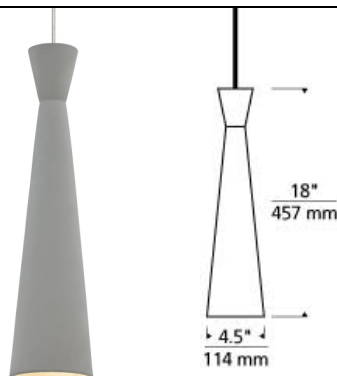

Windsor Pendant LED SORAA T20

DESCRIPTION

The Windsor pendant light from Tech Lighting exudes sleek contemporary styling. The dual-tapered, elongated silhouette of the shade is inspired by mid-century modern design creating an alluring sense of visual dimension. The Windsor is available in your choice of either painted metal finishes or a natural cast concrete offering you a host of texture options. Scaling at 18" long and 4.5" in diameter the Windsor is ideal for task lighting applications such as kitchen island task lighting, home office lighting and bedroom lighting flanking end tables. This pendant is available in low-voltage allowing for an even wider range of mounting options. Available lamping options include energy efficient, fully-dimmable LED or no-lamp, leaving you the option to light this fixture with your preferred lamping. Rated for (1) low-voltage, 50 watt max lamp (Not Included). LED includes 120 volt 8 watt, 310 gross lumens, 3000K, replceable SORAA LED MR16 lamp. Ships with six feet of field-cutable cable. Dimmable with low-voltage electronic or magnetic dimmer (based on the transformer). Works with SORAA.

ACCESSORIES & OPTICAL CONTROLS

SORAA® LED Bi-Pin Replacement Pendant Module, Swag Hook

WEIGHT

1-1.5lb / 0.45-0.68kg ±

ORDERING INFORMATION

700 SYSTEM	WDS	COLOR	FINISH	LAMP		
FJ	FREEJACK	B	BLACK	Z	ANTIQUE BRONZE	NO LAMP
KL	KABLE LITE	C	CONCRETE	C	CHROME	-LED930 12 VOLT LED 90 CRI 3000K
MP	MONOPOINT	S	SATIN NICKEL	S	SATIN NICKEL	
MO	MONORAIL	W	WHITE			
MO2	TWO-CIRCUIT MONORAIL					