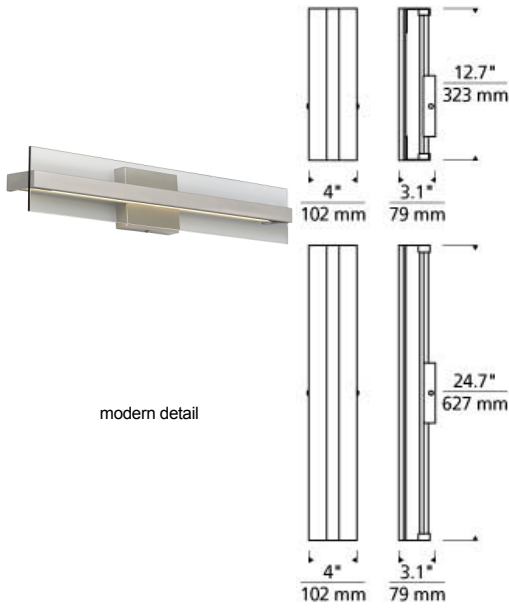

WALL COLLECTION

Windrush Wall LED ADA SORAA T20

DESCRIPTION

Twin panes of glass or acrylic extend from the center decorative metal arm of the Windrush bath light fixture as a special co-extruded remote phosphor LED light source backlights the panes with a beautifully smooth wash of light. 1' version includes 14 watt, 238 delivered lumens, 2' version includes 20 watt, 514 delivered lumens of LED's. Both available in 4 CCT options and 2 CRI options. May be mounted horizontally or vertically. ADA compliant. Works with SORAA.

INSTALLATION

This product can mount to either a 4" square electrical box with round plaster ring or an octagonal electrical box (not included).

WEIGHT

7.8-15.6lb / 3.54-7.08kg ±

ORDERING INFORMATION

700WSWIN	LENGTH (A)	COLOR	FINISH	LAMP
1	12"	M MODERN DETAIL	Z ANTIQUE BRONZE	-LED824 LED 80 CRI 2400K 120V
2	24"	T WATER DETAIL	C CHROME	-LED824-277 LED 80 CRI 2400K 277V
			Y WHITE ACRYLIC	-LED835 LED 80 CRI 3500K 120V
			W WHITE GLASS	-LED835-277 LED 80 CRI 3500K 277V
				-LED840 LED 80 CRI 4000K 120V
				-LED840-277 LED 80 CRI 4000K 277V
				-LED930 LED 90 CRI 3000K 120V
				-LED930-277 LED 90 CRI 3000K 277V

700WSWIN _____

FIXTURE TYPE: _____

JOB NAME: _____

NOTES: _____
