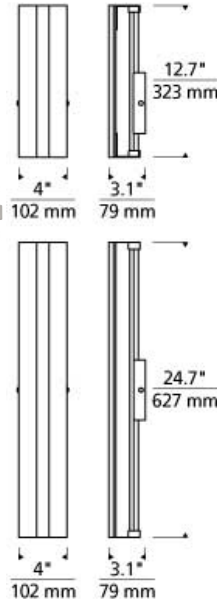

### DESCRIPTION

Twin panes of glass or acrylic extend from the center decorative metal arm of the Windrush bath light fixture as a special co-extruded remote phosphor LED light source backlights the panes with a beautifully smooth wash of light. 1' version includes 14 watt, 238 delivered lumens, 2' version includes 20 watt, 514 delivered lumens of LED™s. Both available in 4 CCT options and 2 CRI options. May be mounted horizontally or vertically. ADA compliant. Works with SORAA.

### INSTALLATION

This product can mount to either a 4" square electrical box with round plaster ring or an octagonal electrical box (not included).

### WEIGHT

7.8-15.6lb / 3.54-7.08kg ±

modern detail

modern detail

water detail

### ORDERING INFORMATION

700WSWIN	LENGTH (A)	COLOR	FINISH	LAMP
1	12"	M MODERN DETAIL	Z ANTIQUE BRONZE	-LED824 LED 80 CRI 2400K 120V
2	24"	T WATER DETAIL	C CHROME	-LED824-277 LED 80 CRI 2400K 277V
		K SMOKE GLASS	S SATIN NICKEL	-LED835 LED 80 CRI 3500K 120V
		Y WHITE ACRYLIC		-LED835-277 LED 80 CRI 3500K 277V
		W WHITE GLASS		-LED840 LED 80 CRI 4000K 120V
				-LED840-277 LED 80 CRI 4000K 277V
				-LED930 LED 90 CRI 3000K 120V
				-LED930-277 LED 90 CRI 3000K 277V