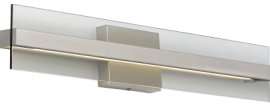

WALL COLLECTION

Windrush Wall LED ADA SORAA T20

DESCRIPTION

Twin panes of glass or acrylic extend from the center decorative metal arm of the Windrush bath light fixture as a special co-extruded remote phosphor LED light source backlights the panes with a beautifully smooth wash of light. 1' version includes 14 watt, 238 delivered lumens, 2' version includes 20 watt, 514 delivered lumens of LED™s. Both available in 4 CCT options and 2 CRI options. May be mounted horizontally or vertically. ADA compliant. Works with SORAA.

INSTALLATION

This product can mount to either a 4" square electrical box with round plaster ring or an octagonal electrical box (not included).

WEIGHT

7.8-15.6lb / 3.54-7.08kg ±

modern detail