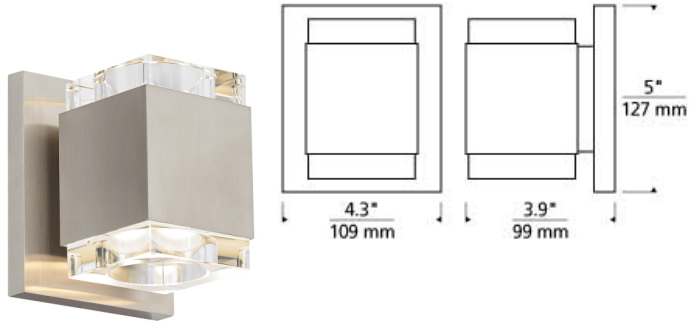

WALL COLLECTION

Voto Wall Square LED ADA T20

DESCRIPTION

Simple elegance defined. A handsome die-cast metal body is echoed by symmetrical reveals cut from a solid piece of optically pure crystal. Beautiful LED light pours from the top and bottom of the thick-cut crystal to provide a surplus of illumination. May be mounted horizontally or vertically. Includes 9 watt, 560 net lumen, 3000K LED module. Dimmable with low-voltage electronic dimmer. May be mounted horizontally or vertically. ADA compliant.

INSTALLATION

This product can mount to either a 4" square electrical box with round plaster ring or an octagonal electrical box (not included).

WEIGHT

2.5-3lb / 1.13-1.36kg ±

smoke