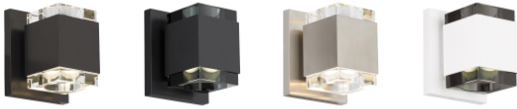

antique bronze

black

satin nickel

white

ORDERING INFORMATION

700WSVOTS	COLOR	FINISH	LAMP
	C CLEAR	Z ANTIQUE BRONZE	-LED830 LED 80 CRI 3000K 120V
	K SMOKE	B BLACK	-LED830-277 LED 80 CRI 3000K 277V
		S SATIN NICKEL	
		W WHITE	

TECH LIGHTING®

7400 Linder Avenue
Skokie, Illinois 60077

T 847.410.4400
F 847.410.4500

Tech Lighting, L.L.C.

700WSVOTS _____

FIXTURE TYPE: _____

JOB NAME: _____

NOTES: _____

_____

_____

_____

©2018 Tech Lighting, L.L.C. All Rights Reserved. The "Tech Lighting" graphic is a registered trademark of Tech Lighting, L.L.C. Tech Lighting reserves the right to change specifications for product improvements without notification.