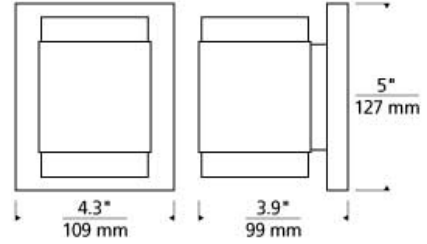

### DESCRIPTION

Simple elegance defined. A handsome die-cast metal body is echoed by symmetrical reveals cut from a solid piece of optically pure crystal. Beautiful LED light pours from the top and bottom of the thick-cut crystal to provide a surplus of illumination. May be mounted horizontally or vertically. Includes 9 watt, 560 net lumen, 3000K LED module. Dimmable with low-voltage electronic dimmer. May be mounted horizontally or vertically. ADA compliant.

### WEIGHT

2-2.5lb / 0.91-1.13kg ±

clear

antique bronze

black

satin nickel

white