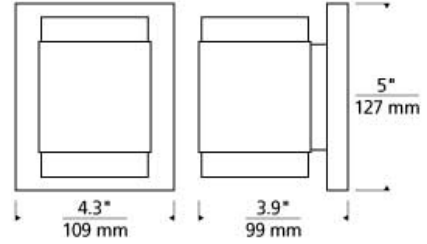

WALL COLLECTION

Voto Wall Round LED ADA T20

DESCRIPTION

Simple elegance defined. A handsome die-cast metal body is echoed by symmetrical reveals cut from a solid piece of optically pure crystal. Beautiful LED light pours from the top and bottom of the thick-cut crystal to provide a surplus of illumination. May be mounted horizontally or vertically. Includes 9 watt, 560 net lumen, 3000K LED module. Dimmable with low-voltage electronic dimmer. May be mounted horizontally or vertically. ADA compliant.

INSTALLATION

This product can mount to either a 4" square electrical box with round plaster ring or an octagonal electrical box (not included).

WEIGHT

2-2.5lb / 0.91-1.13kg ±

clear

ORDERING INFORMATION

700WSVOTR	COLOR	FINISH	LAMP
	C CLEAR	Z ANTIQUE BRONZE	-LED830 LED 80 CRI 3000K 120V
	K SMOKE	B BLACK	-LED830-277 LED 80 CRI 3000K 277V
		S SATIN NICKEL	
		W WHITE	

TECH LIGHTING®

7400 Linder Avenue
Skokie, Illinois 60077

T 847.410.4400
F 847.410.4500

Tech Lighting, L.L.C.

700WSVOTR _____

FIXTURE TYPE: _____

JOB NAME: _____

NOTES: _____

_____

_____

_____

©2018 Tech Lighting, L.L.C. All Rights Reserved. The "Tech Lighting" graphic is a registered trademark of Tech Lighting, L.L.C. Tech Lighting reserves the right to change specifications for product improvements without notification.