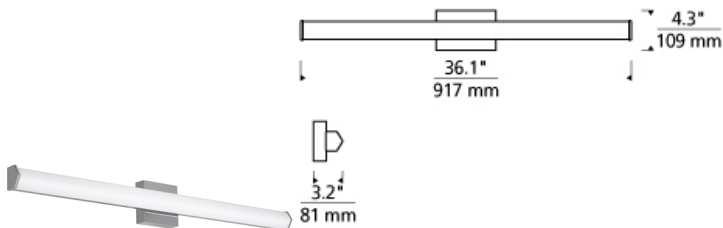

BATH COLLECTION

Voss 36 Bath LED ADA T20

DESCRIPTION

The Voss LED bath light from Tech Lighting features a unique yet highly attractive wedge-shaped linear molded glass diffuser which effectively distributes its abundantly warm LED light. This vanity light fixture quickly creates a warm contemporary feeling in any space it graces while contributing a delicate touch of mid-century inspired aesthetic. Three length options allow this bath light to be adapted to powder room lighting as well as master bathroom lighting. In addition to each Voss bath light fixture being able to be mounted horizontally above a mirror, they also can be mounted vertically flanking a mirror or as a wall sconce light and are fully dimmable for creating the desired ambiance. Includes 30 watt, 1200 delivered lumen, 2700K LED module. Mounts horizontally or vertically. ADA compliant. Dimmable with low-voltage electronic dimmer.

INSTALLATION

This product can mount to either a 4" square electrical box with round plaster ring or an octagonal electrical box (not included).

WEIGHT

3-3.5lb / 1.36-1.59kg ±

chrome

ORDERING INFORMATION

700BCVOS	LENGTH (A)	FINISH	LAMP
36	36"	C CHROME S SATIN NICKEL	-LED927 LED 90 CRI 2700K 120V -LED927-277 LED 90 CRI 2700K 277V