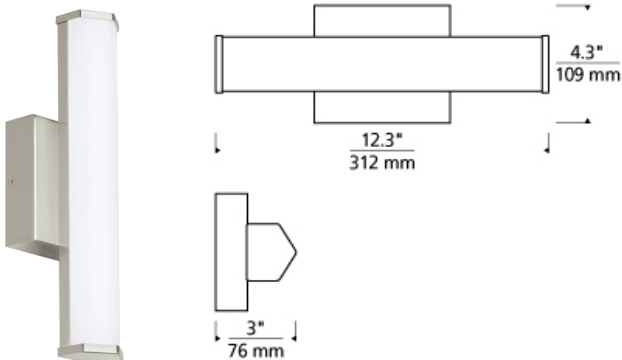

### DESCRIPTION

The Voss LED bath light from Tech Lighting features a unique yet highly attractive wedge-shaped linear molded glass diffuser which effectively distributes its abundantly warm LED light. This vanity light fixture quickly creates a warm contemporary feeling in any space it graces while contributing a delicate touch of mid-century inspired aesthetic. Three length options allow this bath light to be adapted to powder room lighting as well as master bathroom lighting. In addition to each Voss bath light fixture being able to be mounted horizontally above a mirror, they also can be mounted vertically flanking a mirror or as a wall sconce light and are fully dimmable for creating the desired ambiance. Includes 10 watt, 400 delivered lumen, 2700K LED module. Mounts horizontally or vertically. ADA compliant. Dimmable with low-voltage electronic dimmer.

### INSTALLATION

This product can mount to either a 4" square electrical box with round plaster ring or an octagonal electrical box (not included).

### WEIGHT

2-2.5lb / 0.91-1.13kg ±

chrome

satin nickel