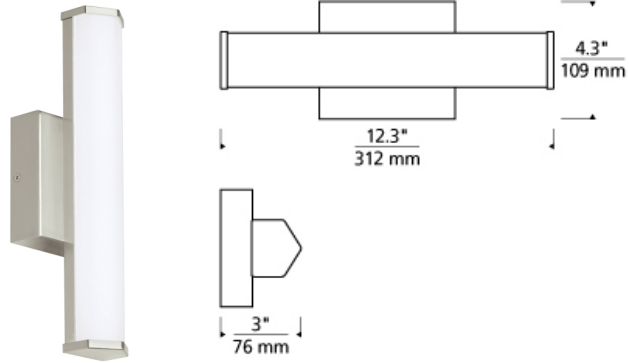

BATH COLLECTION

Voss 13 Wall/Bath LED ADA T20

DESCRIPTION

The Voss LED bath light from Tech Lighting features a unique yet highly attractive wedge-shaped linear molded glass diffuser which effectively distributes its abundantly warm LED light. This vanity light fixture quickly creates a warm contemporary feeling in any space it graces while contributing a delicate touch of mid-century inspired aesthetic. Three length options allow this bath light to be adapted to powder room lighting as well as master bathroom lighting. In addition to each Voss bath light fixture being able to be mounted horizontally above a mirror, they also can be mounted vertically flanking a mirror or as a wall sconce light and are fully dimmable for creating the desired ambiance. Includes 10 watt, 400 delivered lumen, 2700K LED module. Mounts horizontally or vertically. ADA compliant. Dimmable with low-voltage electronic dimmer.

INSTALLATION

This product can mount to either a 4" square electrical box with round plaster ring or an octagonal electrical box (not included).

WEIGHT

2-2.5lb / 0.91-1.13kg ±

chrome

satin nickel

ORDERING INFORMATION

700BCVOS	LENGTH (A)	FINISH	LAMP
13	13"	C CHROME S SATIN NICKEL	-LED927 LED 90 CRI 2700K 120V -LED927-277 LED 90 CRI 2700K 277V

TECH LIGHTING®

7400 Linder Avenue
Skokie, Illinois 60077

T 847.410.4400
F 847.410.4500