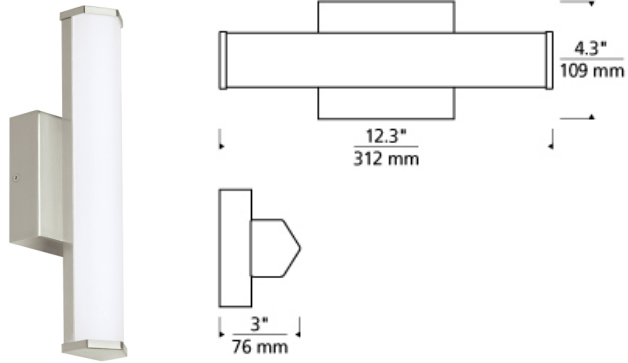

BATH COLLECTION

Voss 13 Wall/Bath LED ADA T20

DESCRIPTION

The Voss LED bath light from Tech Lighting features a unique yet highly attractive wedge-shaped linear molded glass diffuser which effectively distributes its abundantly warm LED light. This vanity light fixture quickly creates a warm contemporary feeling in any space it graces while contributing a delicate touch of mid-century inspired aesthetic. Three length options allow this bath light to be adapted to powder room lighting as well as master bathroom lighting. In addition to each Voss bath light fixture being able to be mounted horizontally above a mirror, they also can be mounted vertically flanking a mirror or as a wall sconce light and are fully dimmable for creating the desired ambiance. Includes 10 watt, 400 delivered lumen, 2700K LED module. Mounts horizontally or vertically. ADA compliant. Dimmable with low-voltage electronic dimmer.

INSTALLATION

This product can mount to either a 4" square electrical box with round plaster ring or an octagonal electrical box (not included).

WEIGHT

2-2.5lb / 0.91-1.13kg ±

chrome

satin nickel

ORDERING INFORMATION

700BCVOS	LENGTH (A)	FINISH	LAMP
13	13"	C CHROME S SATIN NICKEL	-LED927 LED 90 CRI 2700K 120V -LED927-277 LED 90 CRI 2700K 277V

TECH LIGHTING®

7400 Linder Avenue
Skokie, Illinois 60077

T 847.410.4400
F 847.410.4500