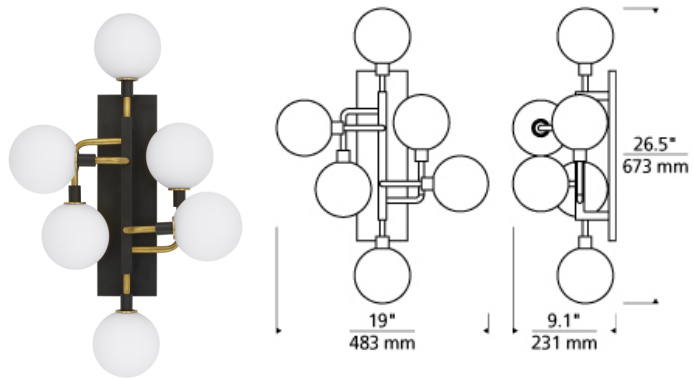

Viaggio Wall LED T20

DESCRIPTION

The Viaggio 5-Light Sconce by Tech Lighting features an artistic cluster of glass orbs that seemingly hover along the wall to create a sense of celestial movement. A sleek black body contrasts against either solid brass arms with white glass globes or polished nickel arms with mirrored smoke glass globes for a rich and stunning finish, either finish delivers a soft wash of glare-free illumination onto surrounding surfaces. The Viaggio sconce scales at 24" in height and 12" in width making it ideal for hallway lighting, foyer lighting and bedroom lighting. The Viaggio can carry into other areas of your space as this collection is available as a suspension, linear, and flush mount. Available lamping options include fully-dimmable energy efficient LEDs or no-lamp, leaving you the option to light the Viaggio with your preferred lamping. No Lamp Opal glass rated for (6) 5 watt max. G9 Bi-Pin lamp (Not Included). No Lamp Smoke glass rated for (6) 5 watt max. candelabra base E12 lamp (Not Included). LED Opal glass version includes (6) 120 volt 4.5 watt, 303 delivered lumens (1515 total delivered lumens), 3000K, LED G9 Bi-Pin lamps. Smoke glass version includes (6) 120 volt 2 watt, 114 delivered lumens (570 total delivered lumens), 2700K, candelabra base LED E12 lamp. Dimmable with LED compatible dimmer.

INSTALLATION

This product can mount to either a 4" square electrical box with round plaster ring or an octagonal electrical box (not included).

WEIGHT

5.5-6lb / 2.49-2.72kg ±

ORDERING INFORMATION

700WSVGO COLOR	LAMP
OR OPAL/BRASS	NO LAMP
SN SMOKE/POLISHED NICKEL	-LED927 T6 LED 90 CRI 2700K 120V (T20/T24)
	-LED930 G9 LED 90 CRI 3000K 120V (T20)

Opal/Brass version only available with LED930.

Mirrored Smoke/Polished Nickel version only available with LED927.

700WS VGO _____

FIXTURE TYPE: _____

JOB NAME: _____

NOTES: _____
