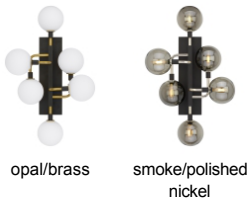

Viaggio Wall LED T20

DESCRIPTION

The Viaggio 5-Light Sconce by Tech Lighting features an artistic cluster of glass orbs that seemingly hover along the wall to create a sense of celestial movement. A sleek black body contrasts against either solid brass arms with white glass globes or polished nickel arms with mirrored smoke glass globes for a rich and stunning finish, either finish delivers a soft wash of glare-free illumination onto surrounding surfaces. The Viaggio sconce scales at 24" in height and 12" in width making it ideal for hallway lighting, foyer lighting and bedroom lighting. The Viaggio can carry into other areas of your space as this collection is available as a suspension, linear, and flush mount. Available lamping options include fully-dimmable energy efficient LEDs or no-lamp, leaving you the option to light the Viaggio with your preferred lamping. No Lamp Opal glass rated for (6) 5 watt max. G9 Bi-Pin lamp (Not Included). No Lamp Smoke glass rated for (6) 5 watt max. candelabra base E12 lamp (Not Included). LED Opal glass version includes (6) 120 volt 4.5 watt, 303 delivered lumens (1515 total delivered lumens), 3000K, LED G9 Bi-Pin lamps. Smoke glass version includes (6) 120 volt 2 watt, 114 delivered lumens (570 total delivered lumens), 2700K, candelabra base LED E12 lamp. Dimmable with LED compatible dimmer.

INSTALLATION

This product can mount to either a 4" square electrical box with round plaster ring or an octagonal electrical box (not included).

WEIGHT

5.5-6lb / 2.49-2.72kg ±

ORDERING INFORMATION

700WSVGO COLOR	LAMP
OR OPAL/BRASS	NO LAMP
SN SMOKE/POLISHED NICKEL	-LED927 T6 LED 90 CRI 2700K 120V (T20/T24)
	-LED930 G9 LED 90 CRI 3000K 120V (T20)

Opal/Brass version only available with LED930.

Mirrored Smoke/Polished Nickel version only available with LED927.

700WS VGO _____

FIXTURE TYPE: _____

JOB NAME: _____

NOTES: _____
