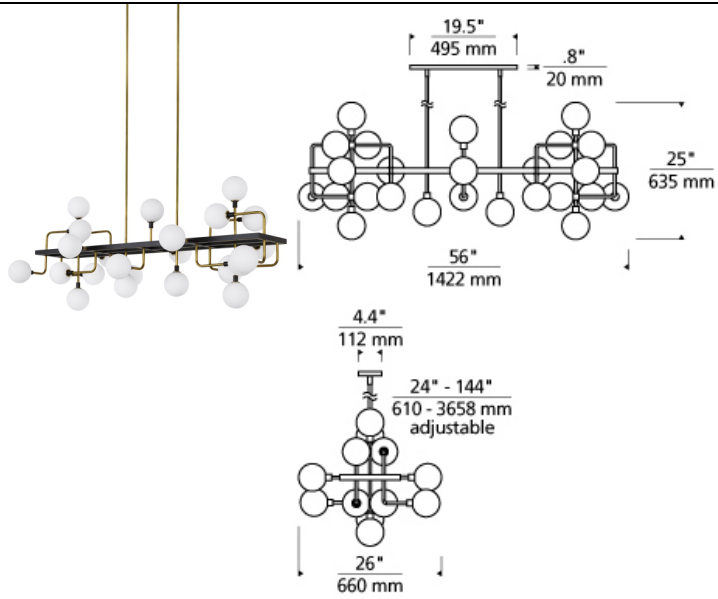

# Viaggio Linear Suspension LED T20

## DESCRIPTION

The Viaggio Linear Suspension by Tech Lighting features an artistic cluster of glass orbs for a sense of celestial travel within a room. Your choice of two gorgeous finish options include a sleek black body contrasted against solid Brass arms with white glass globes or polished nickel arms with mirrored smoke glass globes, either option will create a comfortable glare-free wash of illumination onto surfaces below. The Viaggio Linear is ideal for dining room lighting, living room lighting and commercial lighting applications. The Viaggio can carry into other areas of your space as this collection is available as a chandelier, flush mount and wall sconce. Available lamping options include fully-dimmable energy efficient LEDs or no-lamp, leaving you the option to light the Viaggio with your preferred lamping. Available with or without lamp. Brass & Black w/ Opal glass rated for (25) 5 watt max. G9 Pin lamps. LED version ships with (25) 120 volt 4.5 watt, 3003 delivered lumens (7575 total delivered lumens), 3000K, 90 CRI LED G9 Bi-Pin lamps. Polished Nickel & Black w/Mirrored Smoke glass rated for (25) 5 watt max. candelabra base E12 lamps. LED version ships with (25) 120 volt 2 watt, 114 delivered lumen (2850 total delivered lumens), 2700K, 90 CRI candelabra base LED E12 lamps. Dimmable with LED compatible or triac dimmer. All versions include (4) 6" and (8) 12" rigid stems in coordinating finish.

## INSTALLATION

This product can mount to either a 4" square electrical box with round plaster ring or an octagonal electrical box (not included).

## OTHER

Minimum OAL drop height.