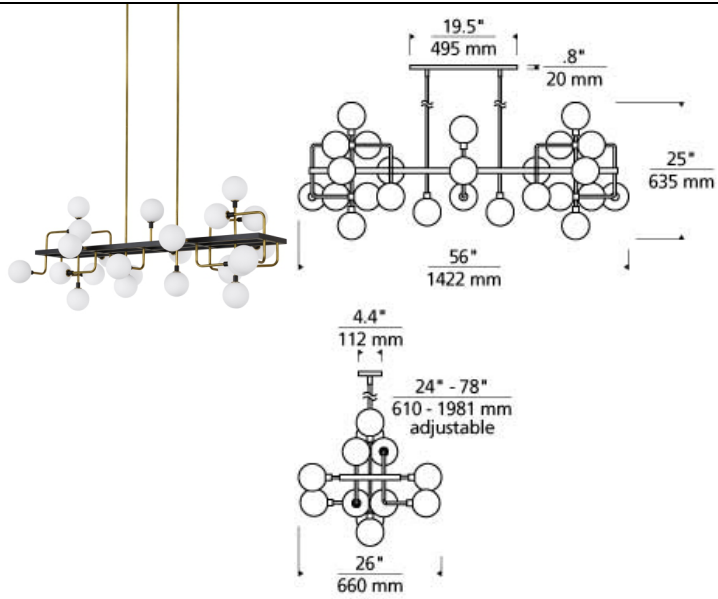

# Viaggio Linear Suspension LED T20

## DESCRIPTION

The Viaggio Linear Suspension by Tech Lighting features an artistic cluster of glass orbs for a sense of celestial travel within a room. Your choice of two gorgeous finish options include a sleek black body contrasted against solid Brass arms with white glass globes or polished nickel arms with mirrored smoke glass globes, either option will create a comfortable glare-free wash of illumination onto surfaces below. The Viaggio Linear is ideal for dining room lighting, living room lighting and commercial lighting applications. The Viaggio can carry into other areas of your space as this collection is available as a chandelier, flush mount and wall sconce. Available lamping options include fully-dimmable energy efficient LEDs or no-lamp, leaving you the option to light the Viaggio with your preferred lamping. Available with or without lamp. Brass & Black w/ Opal glass rated for (25) 5 watt max. G9 Pin lamps. LED version ships with (25) 120 volt 4.5 watt, 303 delivered lumens (7575 total delivered lumens), 3000K, 90 CRI LED G9 Bi-Pin lamps. Polished Nickel & Black w/Mirrored Smoke glass rated for (25) 5 watt max. candelabra base E12 lamps. LED version ships with (25) 120 volt 2 watt, 114 delivered lumen (2850 total delivered lumens), 2700K, 90 CRI candelabra base LED E12 lamps. Dimmable with LED compatible or triac dimmer. All versions include (6) 6" and (10) 12" rigid stems in coordinating finish.

## INSTALLATION

This product can mount to either a 4" square electrical box with round plaster ring or an octagonal electrical box (not included).

## OTHER

Minimum OAL drop height.