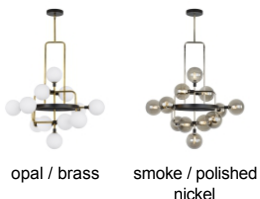

Viaggio Chandelier LED T20

DESCRIPTION

The Viaggio Chandelier by Tech Lighting features an artistic cluster of glass orbs for a sense of celestial travel within a room. A sleek black body contrast against either solid brass arms with white glass globes or polished nickel arms with mirrored smoke globes for a rich and stunning finish, either choice creates a comfortable glare-free wash of illumination onto surfaces below. This stunning fixture is also available in a Linear Suspension, wall mount and ceiling mount making the Viaggio collection highly versatile in many spaces. Available lamping options include fully-dimmable energy efficient LEDs or no-lamp, leaving you the option to light the Viaggio with your preferred lamping. No Lamp Opal glass rated for (12) 5 watt max G9 Bi-Pin lamps (Not Included). No Lamp Smoke glass rated for (12) 5 watt max candelabra base E12 lamps (Not Included). LED Opal glass includes (12) 120 volt 4.5 watt, 303 delivered lumens (3636 total delivered lumens), 3000K, LED G9 Bi-Pin lamps. Smoke glass includes (12) 120 volt 2 watt, 114 delivered lumens (1368 total delivered lumens), 2700K, candelabra base LED E12 lamps. Dimmable with most LED compatible ELV and TRIAC dimmers. Fixture provided with 60 inches of variable rigid stems (includes (2) 6" and (4) 12") in coordinating finish. Can be installed on sloped ceiling up to 45°.

INSTALLATION

This product can mount to either a 4" square electrical box with round plaster ring or an octagon electrical box.

WEIGHT

20-20lb / 9.07-9.07kg ±

ORDERING INFORMATION

700VGO COLOR	LAMP
OR OPAL/BRASS	NO LAMP
SN SMOKE/POLISHED NICKEL	-LED927 T6 LED 90 CRI 2700K 120V (T20/T24) -LED930 G9 LED 90 CRI 3000K 120V (T20)

Opal/Brass version only available with LED930.

Mirrored Smoke/Polished Nickel version only available with LED927.

700 VGO _____

FIXTURE TYPE: _____

JOB NAME: _____

NOTES: _____