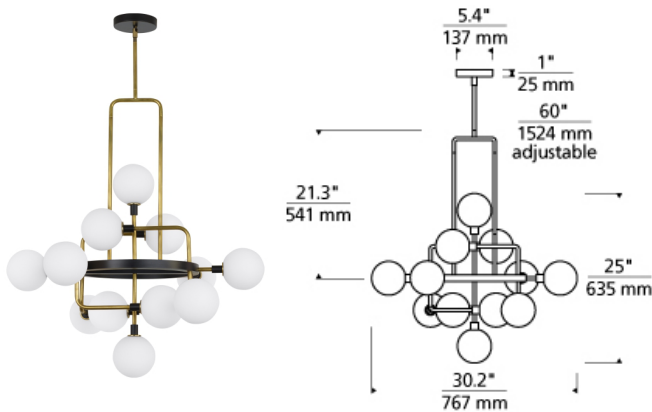

Viaggio Chandelier LED T20

DESCRIPTION

The Viaggio Chandelier by Tech Lighting features an artistic cluster of glass orbs for a sense of celestial travel within a room. A sleek black body contrast against either solid brass arms with white glass globes or polished nickel arms with mirrored smoke globes for a rich and stunning finish, either choice creates a comfortable glare-free wash of illumination onto surfaces below. This stunning fixture is also available in a Linear Suspension, wall mount and ceiling mount making the Viaggio collection highly versatile in many spaces. Available lamping options include fully-dimmable energy efficient LEDs or no-lamp, leaving you the option to light the Viaggio with your preferred lamping. No Lamp Opal glass rated for (12) 5 watt max G9 Bi-Pin lamps (Not Included). No Lamp Smoke glass rated for (12) 5 watt max candelabra base E12 lamps (Not Included). LED Opal glass includes (12) 120 volt 4.5 watt, 303 delivered lumens (3636 total delivered lumens), 3000K, LED G9 Bi-Pin lamps. Smoke glass includes (12) 120 volt 2 watt, 114 delivered lumens (1368 total delivered lumens), 2700K, candelabra base LED E12 lamps. Dimmable with most LED compatible ELV and TRIAC dimmers. Fixture provided with 60 inches of variable rigid stems (includes (2) 6" and (4) 12") in coordinating finish. Can be installed on sloped ceiling up to 45°.

INSTALLATION

This product can mount to either a 4" square electrical box with round plaster ring or an octagon electrical box.

WEIGHT

20-20lb / 9.07-9.07kg ±

ORDERING INFORMATION

700VGO COLOR	LAMP
OR OPAL/BRASS	NO LAMP
SN SMOKE/POLISHED NICKEL	-LED927 T6 LED 90 CRI 2700K 120V (T20/T24) -LED930 G9 LED 90 CRI 3000K 120V (T20)

Opal/Brass version only available with LED930.

Mirrored Smoke/Polished Nickel version only available with LED927.

700 VGO _____

FIXTURE TYPE: _____

JOB NAME: _____

NOTES: _____