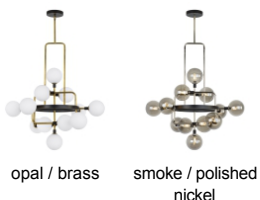

Viaggio Chandelier LED T20

DESCRIPTION

The Viaggio Chandelier by Tech Lighting features an artistic cluster of glass orbs for a sense of celestial travel within a room. A sleek black body contrast against either solid brass arms with white glass globes or polished nickel arms with mirrored smoke globes for a rich and stunning finish, either choice creates a comfortable glare-free wash of illumination onto surfaces below. This stunning fixture is also available in a Linear Suspension, wall mount and ceiling mount making the Viaggio collection highly versatile in many spaces. Available lamping options include fully-dimmable energy efficient LEDs or no-lamp, leaving you the option to light the Viaggio with your preferred lamping. No Lamp Opal glass rated for (12) 5 watt max. G9 Bi-Pin lamps (Not Included). No Lamp Smoke glass rated for (12) 5 watt max. candelabra base E12 lamps (Not Included). LED Opal glass includes (12) 120 volt 4.5 watt, 303 delivered lumens (3636 total delivered lumens), 3000K, LED G9 Bi-Pin lamps. Smoke glass includes (12) 120 volt 2 watt, 114 delivered lumens (1368 total delivered lumens), 2700K, candelabra base LED E12 lamps. Dimmable with LED compatible or triac dimmer. Fixture provided with 60 inches of variable rigid stems (includes (2) 6" and (4) 12") in coordinating finish. Can be installed on sloped ceiling up to 45°.

INSTALLATION

This product can mount to either a 4" square electrical box with round plaster ring or an octagon electrical box.

WEIGHT

30.0-31lb / 13.61-14.06kg ±

ORDERING INFORMATION

700VGO COLOR	LAMP
OR OPAL/BRASS	NO LAMP
SN SMOKE/POLISHED NICKEL	-LED927 T6 LED 90 CRI 2700K 120V (T20/T24)
	-LED930 G9 LED 90 CRI 3000K 120V (T20)

Opal/Brass version only available with LED930.

Mirrored Smoke/Polished Nickel version only available with LED927.

700 VGO _____

FIXTURE TYPE: _____

JOB NAME: _____

NOTES: _____
