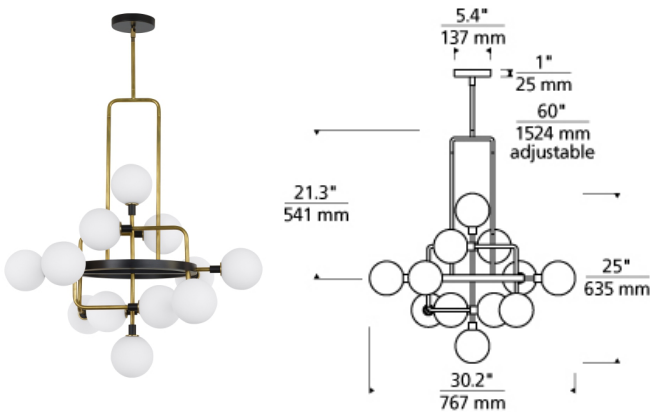

Viaggio Chandelier LED T20

DESCRIPTION

The Viaggio Chandelier by Tech Lighting features an artistic cluster of glass orbs for a sense of celestial travel within a room. A sleek black body contrast against either solid brass arms with white glass globes or polished nickel arms with mirrored smoke globes for a rich and stunning finish, either choice creates a comfortable glare-free wash of illumination onto surfaces below. This stunning fixture is also available in a Linear Suspension, wall mount and ceiling mount making the Viaggio collection highly versatile in many spaces. Available lamping options include fully-dimmable energy efficient LEDs or no-lamp, leaving you the option to light the Viaggio with your preferred lamping. No Lamp Opal glass rated for (12) 5 watt max. G9 Bi-Pin lamps (Not Included). No Lamp Smoke glass rated for (12) 5 watt max. candelabra base E12 lamps (Not Included). LED Opal glass includes (12) 120 volt 4.5 watt, 303 delivered lumens (3636 total delivered lumens), 3000K, LED G9 Bi-Pin lamps. Smoke glass includes (12) 120 volt 2 watt, 114 delivered lumens (1368 total delivered lumens), 2700K, candelabra base LED E12 lamps. Dimmable with LED compatible or triac dimmer. Fixture provided with 60 inches of variable rigid stems (includes (2) 6" and (4) 12") in coordinating finish. Can be installed on sloped ceiling up to 45°.

INSTALLATION

This product can mount to either a 4" square electrical box with round plaster ring or an octagon electrical box.

WEIGHT

30.0-31lb / 13.61-14.06kg ±

ORDERING INFORMATION

700VGO COLOR	LAMP
OR OPAL/BRASS	NO LAMP
SN SMOKE/POLISHED NICKEL	-LED927 T6 LED 90 CRI 2700K 120V (T20/T24)
	-LED930 G9 LED 90 CRI 3000K 120V (T20)

Opal/Brass version only available with LED930.

Mirrored Smoke/Polished Nickel version only available with LED927.

700 VGO _____

FIXTURE TYPE: _____

JOB NAME: _____

NOTES: _____
