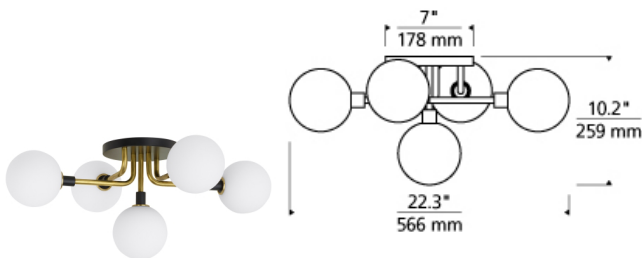

Viaggio Ceiling LED T20

DESCRIPTION

The Viaggio ceiling by Tech Lighting features an artistic cluster of glass orbs for a sense of celestial travel within a room. A sleek black body contrast against either solid brass arms with white glass globes or polished nickel arms with mirrored smoke globes for a rich and stunning finish, either choice creates a comfortable glare-free wash of illumination onto surfaces below. The Viaggio Ceiling is ideal for dining room lighting, living room lighting and bedroom lighting. The Viaggio can carry into other areas of your space as this collection is available as a linear suspension, wall sconce and chandelier. Available lamping options include fully-dimmable energy efficient LEDs or no-lamp, leaving you the option to light the Viaggio with your preferred lamping. No Lamp Opal glass rated for (5) 5 watt max. G9 Bi-Pin lamp (Not Included). No Lamp Smoke glass rated for (5) 5 watt max. candelabra base E12 lamp (Not Included). LED Opal glass version includes (5) 120 volt 4.5 watt, 303 delivered lumens (1515 total delivered lumens), 3000K, LED G9 Bi-Pin lamps. Smoke glass version includes (5) 120 volt 2 watt, 114 delivered lumens (570 total delivered lumens), 2700K, candelabra base LED E12 lamps. Dimmable with most LED compatible ELV and TRIAC dimmers.

INSTALLATION

This product can mount to either a 4" square electrical box with round plaster ring or an octagonal electrical box (not included).

WEIGHT

4.0-4.5lb / 1.81-2.04kg ±

opal/brass smoke/polished
nickel

ORDERING INFORMATION

700FMVGO COLOR	LAMP
OR OPAL/BRASS	NO LAMP
SN SMOKE/POLISHED NICKEL	-LED927 T6 LED 90 CRI 2700K 120V (T20/T24)
	-LED930 G9 LED 90 CRI 3000K 120V (T20)

Opal/Brass version only available with LED930.

Mirrored Smoke/Polished Nickel version only available with LED927.

700FM VGO _____

FIXTURE TYPE: _____

JOB NAME: _____

NOTES: _____
