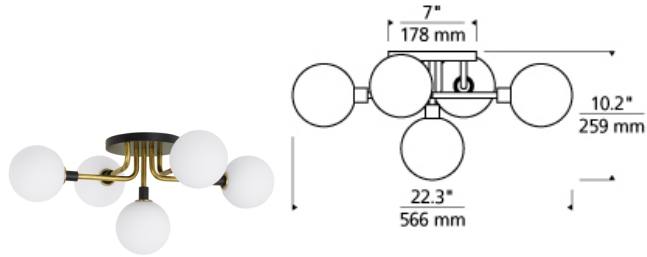

Viaggio Ceiling LED T20

DESCRIPTION

The Viaggio ceiling by Tech Lighting features an artistic cluster of glass orbs for a sense of celestial travel within a room. A sleek black body contrast against either solid brass arms with white glass globes or polished nickel arms with mirrored smoke globes for a rich and stunning finish, either choice creates a comfortable glare-free wash of illumination onto surfaces below. The Viaggio Ceiling is ideal for dining room lighting, living room lighting and bedroom lighting. The Viaggio can carry into other areas of your space as this collection is available as a linear suspension, wall sconce and chandelier. Available lamping options include fully-dimmable energy efficient LEDs or no-lamp, leaving you the option to light the Viaggio with your preferred lamping. No Lamp Opal glass rated for (5) 5 watt max. G9 Bi-Pin lamp (Not Included). No Lamp Smoke glass rated for (5) 5 watt max. candelabra base E12 lamp (Not Included). LED Opal glass version includes (5) 120 volt 4.5 watt, 303 delivered lumens (1515 total delivered lumens), 3000K, LED G9 Bi-Pin lamps. Smoke glass version includes (5) 120 volt 2 watt, 114 delivered lumens (570 total delivered lumens), 2700K, candelabra base LED E12 lamps. Dimmable with LED compatible or triac dimmer.

INSTALLATION

This product can mount to either a 4" square electrical box with round plaster ring or an octagonal electrical box (not included).

WEIGHT

4.0-4.5lb / 1.81-2.04kg ±

opal/brass smoke/polished
nickel

ORDERING INFORMATION

700FMVGO COLOR

OR OPAL/BRASS
SN SMOKE/POLISHED NICKEL

LAMP

NO LAMP
-LED927 T6 LED 90 CRI 2700K 120V (T20/T24)
-LED930 G9 LED 90 CRI 3000K 120V (T20)

Opal/Brass version only available with LED930.

Mirrored Smoke/Polished Nickel version only available with LED927.

700FM VGO	_____
FIXTURE TYPE:	_____
JOB NAME:	_____
NOTES:	_____ _____ _____