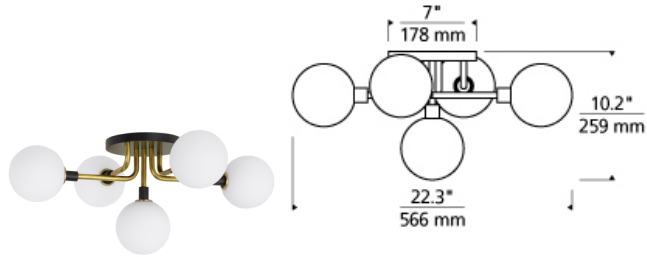

Viaggio Ceiling LED T20

DESCRIPTION

The Viaggio ceiling by Tech Lighting features an artistic cluster of glass orbs for a sense of celestial travel within a room. A sleek black body contrast against either solid brass arms with white glass globes or polished nickel arms with mirrored smoke globes for a rich and stunning finish, either choice creates a comfortable glare-free wash of illumination onto surfaces below. The Viaggio Ceiling is ideal for dining room lighting, living room lighting and bedroom lighting. The Viaggio can carry into other areas of your space as this collection is available as a linear suspension, wall sconce and chandelier. Available lamping options include fully-dimmable energy efficient LEDs or no-lamp, leaving you the option to light the Viaggio with your preferred lamping. No Lamp Opal glass rated for (5) 5 watt max. G9 Bi-Pin lamp (Not Included). No Lamp Smoke glass rated for (5) 5 watt max. candelabra base E12 lamp (Not Included). LED Opal glass version includes (5) 120 volt 4.5 watt, 303 delivered lumens (1515 total delivered lumens), 3000K, LED G9 Bi-Pin lamps. Smoke glass version includes (5) 120 volt 2 watt, 114 delivered lumens (570 total delivered lumens), 2700K, candelabra base LED E12 lamps. Dimmable with LED compatible or triac dimmer.

INSTALLATION

This product can mount to either a 4" square electrical box with round plaster ring or an octagonal electrical box (not included).

WEIGHT

4.0-4.5lb / 1.81-2.04kg ±

opal/brass

smoke/polished
nickel

ORDERING INFORMATION

700FMVGO COLOR

OR OPAL/BRASS
SN SMOKE/POLISHED NICKEL

LAMP

NO LAMP
-LED927 T6 LED 90 CRI 2700K 120V (T20/T24)
-LED930 G9 LED 90 CRI 3000K 120V (T20)

Opal/Brass version only available with LED930.

Mirrored Smoke/Polished Nickel version only available with LED927.

700FM VGO	_____
FIXTURE TYPE:	_____
JOB NAME:	_____
NOTES:	_____ _____ _____