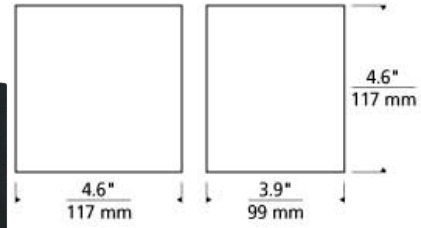

Vex Outdoor Wall LED T20

DESCRIPTION

With its unassuming minimalist profile, The Vex outdoor LED wall sconce from Tech Lighting features up and down exterior wall illumination and delivers a wide range of optical control in a unique and deceptively simple design. Vex is ideal for outdoor (or indoor) accent lighting, ambient lighting, wall grazing, and way-finding applications where beam angle is critical or being used to add dramatic effects. Independent, up and down beam angles from 10° - 120° are achieved with simple tool-free adjustment. Beams can be set symmetric or asymmetric in both directions and are lockable. Plus, angle markers ensure consistent and precise aiming and adjustment from fixture to fixture. This uniquely contemporary outdoor light fixture is available in four durable, marine grade powder coat finishes: White, Black, Charcoal or Bronze.

black bronze charcoal white

ORDERING INFORMATION

7000WVEX CRI	COLOR TEMP	LENGTH (A)	FINISH	VOLTAGE
9 90 CRI	27 2700K 30 3000K 40 4000K	4 4"	B BLACK Z BRONZE H CHARCOAL W WHITE	UNV 120-277V

TECH LIGHTING®