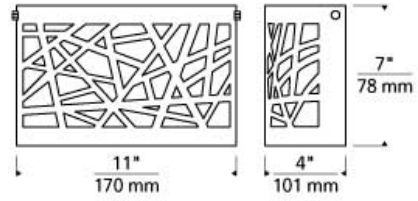

WALL COLLECTION

Ventana Wall

LED FL ADA T20

DESCRIPTION

A graceful curve of metal with intricate, asymmetric cutouts. The inner white case glass softens the light shining through this dramatic piece. Rated for (1) 60w max, E26 medium based lamp (Not Included). LED version 8 watt, 500 lumen, 2700K LED Module. LED dimmable with low-voltage electronic dimmer. ADA compliant.

INSTALLATION

Mounts to a standard 4" square junction box with round plaster ring (provided by electrician).

WEIGHT

3-4lb / 1.36-1.81kg ±

antique bronze

satin nickel

ORDERING INFORMATION

700WSVNT FINISH