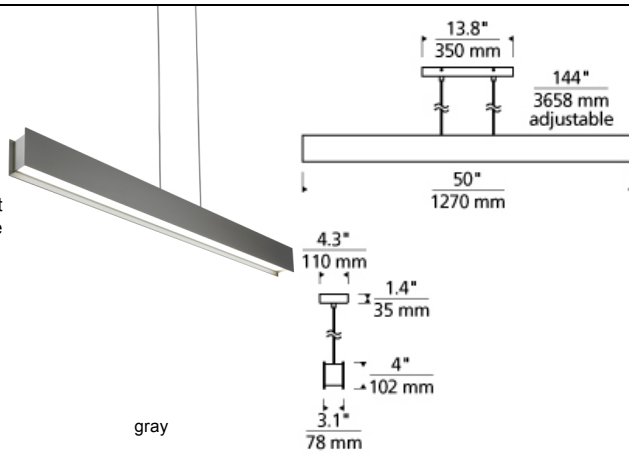

LINEAR SUSPENSION

Vandor Linear Suspension LED T20

DESCRIPTION

The Vandor linear suspension piece by Tech Lighting features parallel planes of cold rolled steel coated in a matte rubberized paint. Satin Nickel coated end-caps house a recessed LED source that's designed to distribute a significant punch of task lighting onto surfaces below without an uncomfortable glare. The Vandor suspension fixture scales at 50" in length making it ideal for family room lighting, foyer lighting, and a host of residential and commercial lighting applications. Your choice of fully dimmable LED lamping ships with the Vandor saving you both time and money. Includes 49 watts, 3020 net lumen, 3000K LED strip. Dimmable with low-voltage electronic dimmer. Ships with twelve feet of matching cloth cord.

INSTALLATION

This product can mount to either a 4" square electrical box with round plaster ring or an octagonal electrical box (not included).

WEIGHT

8-10lb / 3.63-4.54kg ±

gray

gray

white

ORDERING INFORMATION

700LSVAN COLOR	FINISH	LAMP
Y GRAY RUBBERIZED	S SATIN NICKEL	-LED830 LED 80 CRI 3000K 120V
W WHITE RUBBERIZED		-LED830-277 LED 80 CRI 3000K 277V