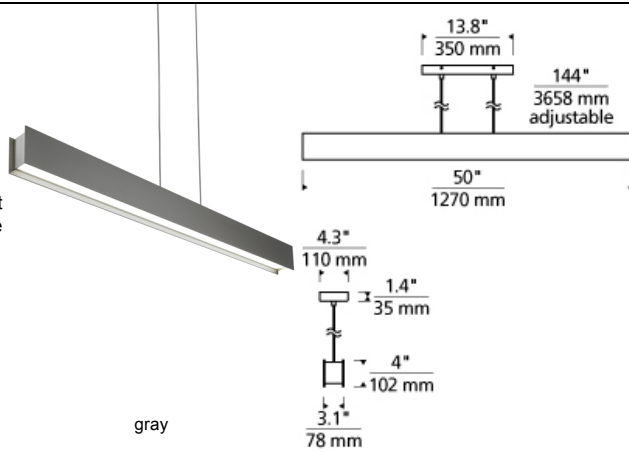

LINEAR SUSPENSION

Vandor Linear Suspension LED T20

DESCRIPTION

The Vandor linear suspension piece by Tech Lighting features parallel planes of cold rolled steel coated in a matte rubberized paint. Satin Nickel coated end-caps house a recessed LED source that's designed to distribute a significant punch of task lighting onto surfaces below without an uncomfortable glare. The Vandor suspension fixture scales at 50" in length making it ideal for family room lighting, foyer lighting, and a host of residential and commercial lighting applications. Your choice of fully dimmable LED lamping ships with the Vandor saving you both time and money. Includes 49 watts, 3020 net lumen, 3000K LED strip. Dimmable with low-voltage electronic dimmer. Ships with twelve feet of matching cloth cord.

INSTALLATION

This product can mount to either a 4" square electrical box with round plaster ring or an octagonal electrical box (not included).

WEIGHT

8-10lb / 3.63-4.54kg ±

gray

gray

white

ORDERING INFORMATION

700LSVAN COLOR	FINISH	LAMP
Y GRAY RUBBERIZED	S SATIN NICKEL	-LED830 LED 80 CRI 3000K 120V
W WHITE RUBBERIZED		-LED830-277 LED 80 CRI 3000K 277V