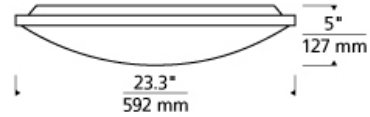

Vance 24 Ceiling LED T20

DESCRIPTION

The universally appealing Vance 24 LED ceiling light from Tech Lighting exudes a clean contemporary style. This ceiling light fixture features a thin, direct-mount metal body in your choice of on-trend finishes such as on-trend aged brass, stylish satin nickel and classic polished chrome to ensure coordination with virtually any interior design theme. A frosted glass diffuser effectively controls the highly capable LED light source within, which is fully dimmable to help you create the desired ambiance in suitable applications such as bedroom lighting, bathroom lighting, hallway lighting and foyer lighting. To further its appeal and utility, the Vance ceiling light is offered in three progressive sizes including 13" and 18" for standard ceiling applications. Includes 45 watt, 3506 delivered lumen, 2700K or 3000K LED module. May be wall or ceiling mounted. Dimmable with low-voltage electronic or triac dimmer.

INSTALLATION

This product can mount to either a 4" square electrical box with round plaster ring or an octagonal electrical box (not included).

WEIGHT

12-12.5lb / 5.44-5.67kg ±

aged brass

chrome

satin nickel