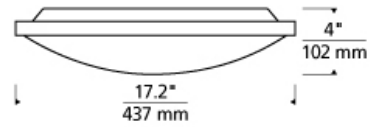

INSTALLATION

This product can mount to either a 4" square electrical box with round plaster ring or an octagonal electrical box (not included).

WEIGHT

4-4.5lb / 1.81-2.04kg ±

aged brass

chrome

satin nickel

ORDERING INFORMATION