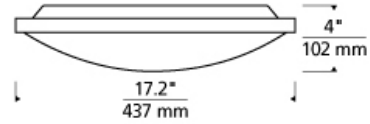

Vance 18 Ceiling

LED ADA T20

DESCRIPTION

The universally appealing Vance 18 LED ceiling light from Tech Lighting exudes a clean contemporary style. This ceiling light fixture features a thin, direct-mount metal body in your choice of on-trend finishes such as on-trend aged brass, stylish satin nickel and classic polished chrome to ensure coordination with virtually any interior design theme. A frosted glass diffuser effectively controls the highly capable LED light source within, which is fully dimmable to help you create the desired ambiance in suitable applications such as bedroom lighting, bathroom lighting, hallway lighting and foyer lighting. To further its appeal and utility, the Vance ceiling light is offered in three progressive sizes including 13" and 18" for standard ceiling applications, plus a large 24" diameter great for large rooms and high ceilings. Includes 33 watt, 1692 delivered lumen, 2700K or 3000K LED module. May be wall or ceiling mounted. Dimmable with low-voltage electronic or triac dimmer.

INSTALLATION

This product can mount to either a 4" square electrical box with round plaster ring or an octagonal electrical box (not included).

WEIGHT

4-4.5lb / 1.81-2.04kg ±

aged brass

chrome

satin nickel

ORDERING INFORMATION