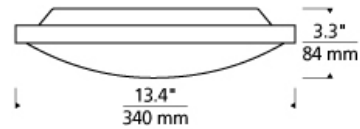

Vance 13 Ceiling

LED ADA T20

DESCRIPTION

The universally appealing Vance 13 LED ceiling light from Tech Lighting exudes a clean contemporary style. This ceiling light fixture features a thin, direct-mount metal body in your choice of on-trend finishes such as on-trend aged brass, stylish satin nickel and classic polished chrome to ensure coordination with virtually any interior design theme. A frosted glass diffuser effectively controls the highly capable LED light source within, which is fully dimmable to help you create the desired ambiance in suitable applications such as bedroom lighting, bathroom lighting, hallway lighting and foyer lighting. To further its appeal and utility, the Vance ceiling light is offered in three progressive sizes including 13" and 18" for standard ceiling applications, plus a large 24" diameter great for large rooms and high ceilings. Includes 22 watt, 1132 delivered lumen, 2700K or 3000K LED module. May be wall or ceiling mounted. Dimmable with low-voltage electronic or triac dimmer.

INSTALLATION

This product can mount to either a 4" square electrical box with round plaster ring or an octagonal electrical box (not included).

WEIGHT

3-3.5lb / 1.36-1.59kg ±

aged brass

chrome

satin nickel

ORDERING INFORMATION