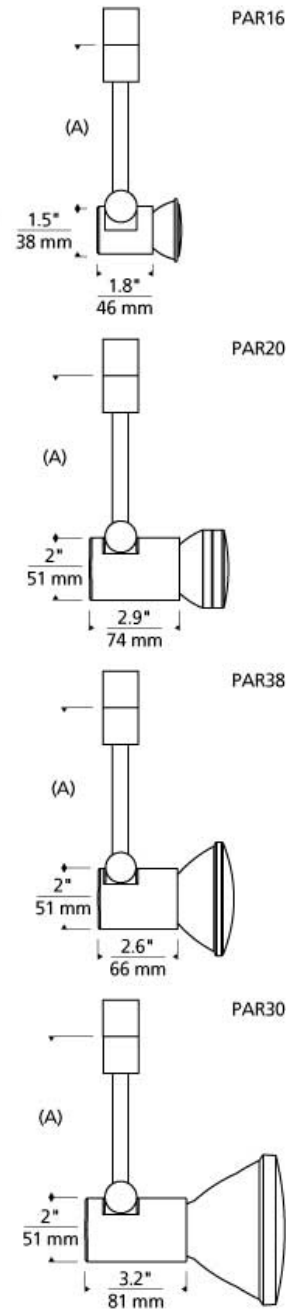

## Tweak Incandescent PAR Head T20

### DESCRIPTION

Minimal head pivots vertically 180°, rotates horizontally 350°. Features horizontal locking mechanism. Dimmable with a standard incandescent dimmer. 120 volt incandescent PAR16 lamp with GU10 base up to 50 watts; PAR20 lamp with E26 medium base up to 50 watts; PAR30 lamp with E26 medium base up to 75 watts; PAR38 lamp with E26 medium base up to 120 watts (lamp not included).

### WEIGHT

5.1lb / 2.31kg ±

satin nickel  
par16

white  
par20

satin nickel  
par30

white  
par38

### ORDERING INFORMATION

700	SYSTEM	TWS	SHAPE OR SIZE	LENGTH (A)	FINISH
PJ	POWERJACK		16 PAR16	03 2.5"	S SATIN NICKEL
TT	SINGLE-CIRCUIT T-TRAK		20 PAR20	06 6"	W WHITE
			30 PAR30	12 12"	
			38 PAR38		

700 \_\_\_\_ TWS \_\_\_\_\_