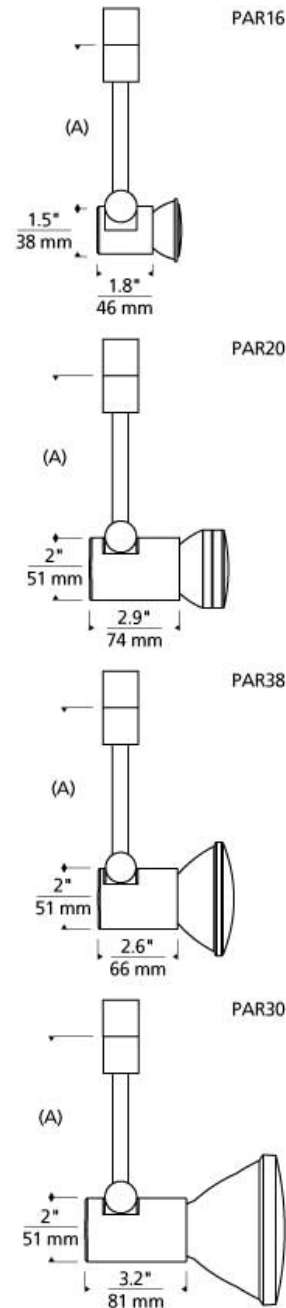

LINE - VOLTAGE HEADS

Tweak Incandescent PAR Head T20

DESCRIPTION

Minimal head pivots vertically 180°, rotates horizontally 350°. Features horizontal locking mechanism. Dimmable with a standard incandescent dimmer. 120 volt incandescent PAR16 lamp with GU10 base up to 50 watts; PAR20 lamp with E26 medium base up to 50 watts; PAR30 lamp with E26 medium base up to 75 watts; PAR38 lamp with E26 medium base up to 120 watts (lamp not included).

ACCESSORIES & OPTICAL CONTROLS

PAR Louver Lens Holder

WEIGHT

5.1lb / 2.31kg ±

satin nickel
par16

white
par20

satin nickel
par30

white
par38

ORDERING INFORMATION

| 700 | SYSTEM | TWS | SHAPE OR SIZE | LENGTH (A) | FINISH |
|-----|-----------------------|-----|---------------|------------|----------------|
| PJ | POWERJACK | | 16 PAR16 | 03 2.5" | S SATIN NICKEL |
| TT | SINGLE-CIRCUIT T-TRAK | | 20 PAR20 | 06 6" | W WHITE |
| | | | 30 PAR30 | 12 12" | |
| | | | 38 PAR38 | | |

700 ____ TWS _____

FIXTURE TYPE: _____

TECH LIGHTING®

7400 Linder Avenue
Skokie, Illinois 60077

T 847.410.4400
F 847.410.4500

Tech Lighting, L.L.C.

JOB NAME: _____

NOTES: _____