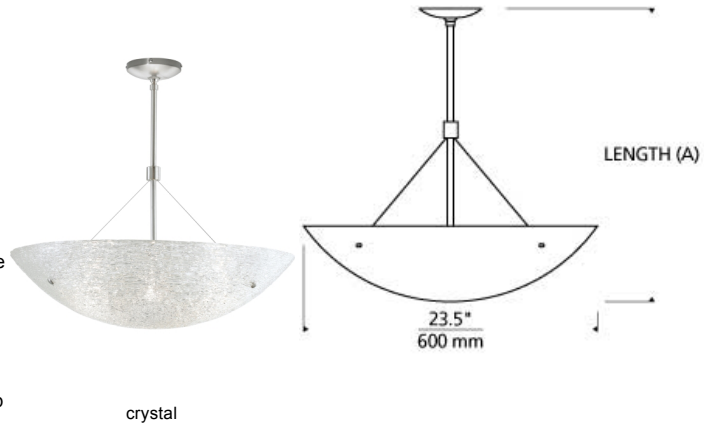

LINE - VOLTAGE PENDANTS / SUSPENSION

Trace Suspension 23in Diameter LED T20

DESCRIPTION

Modern in design and simple in style the Trace chandelier by Tech Lighting features streams of Italian piped glass that have been formed into a bowl shape. To further accentuate the graceful glass formation are two metal details that add a touch of character and charm. This elegant chandelier is available in two distinct sizes, small and large, making it ideal for dining room lighting, bedroom lighting and bathroom lighting. Available lamping options include a fully-dimmable energy efficient LED or no-lamp, leaving you the option to light this fixture with your preferred lamping. No matter the application the Trace chandelier will add a pop of modern elegance and sophistication to your special space. Rated for (4) 60 watt max, E26 medium base lamps (Lamp Not Included). LED includes (4) 120 volt 9.5 watt, 1800 delivered lumens, 2700K, medium base LED A19 lamps. Dimmable with LED compatible or triac dimmer. Integrated ball joint accommodates sloped ceilings up to 45°.

INSTALLATION

This product can mount to either a 4" square electrical box with round plaster ring or an octagonal electrical box (not included).

WEIGHT

23.5lb / 10.66kg ±

crystal

ORDERING INFORMATION

700TRAS	SHAPE OR SIZE	LENGTH (A)	COLOR	FINISH	LAMP
23	23" DIAMETER	16 16" 24 24" 36 36"	C CRYSTAL	Z ANTIQUE BRONZE S SATIN NICKEL	NO LAMP