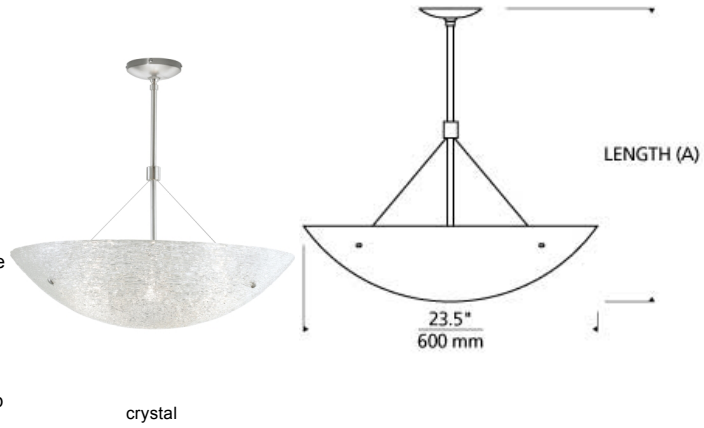

LINE - VOLTAGE PENDANTS / SUSPENSION

Trace Suspension 23in Diameter LED T20

DESCRIPTION

Modern in design and simple in style the Trace chandelier by Tech Lighting features streams of Italian piped glass that have been formed into a bowl shape. To further accentuate the graceful glass formation are two metal details that add a touch of character and charm. This elegant chandelier is available in two distinct sizes, small and large, making it ideal for dining room lighting, bedroom lighting and bathroom lighting. Available lamping options include a fully-dimmable energy efficient LED or no-lamp, leaving you the option to light this fixture with your preferred lamping. No matter the application the Trace chandelier will add a pop of modern elegance and sophistication to your special space. Rated for (4) 60 watt max, E26 medium base lamps (Lamp Not Included). LED includes (4) 120 volt 9.5 watt, 1600 delivered lumens, 2700K, medium base LED A19 lamps. Dimmable with LED compatible or triac dimmer. Integrated ball joint accommodates sloped ceilings up to 45°.

INSTALLATION

This product can mount to either a 4" square electrical box with round plaster ring or an octagonal electrical box (not included).

WEIGHT

23.5lb / 10.66kg ±

crystal

ORDERING INFORMATION

700TRAS	SHAPE OR SIZE	LENGTH (A)	COLOR	FINISH	LAMP
23	23" DIAMETER	16 16" 24 24" 36 36"	C CRYSTAL	Z ANTIQUE BRONZE S SATIN NICKEL	NO LAMP