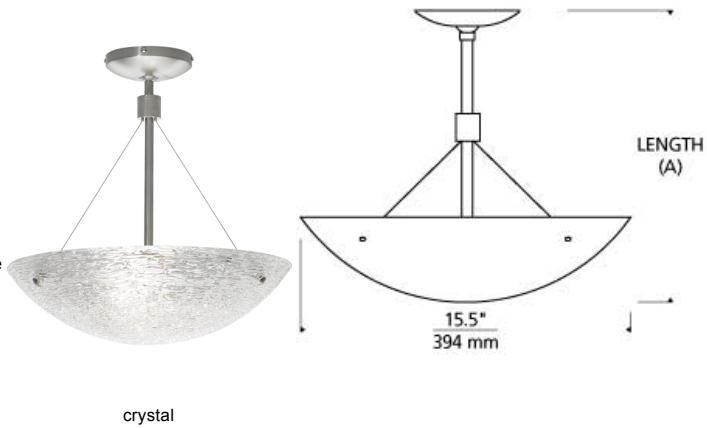

LINE - VOLTAGE PENDANTS / SUSPENSION

Trace Suspension 16in Diameter LED T20

DESCRIPTION

Modern in nature and simple in style the Trace chandelier by Tech Lighting features streams of Italian piped glass that have been formed into a bowl shape. To further accentuate the graceful glass formation are two metal details that add a touch of character and charm. This elegant chandelier is available in two distinct sizes, small and large, making it ideal for dining room lighting, bedroom lighting and bathroom lighting. Available lamping options include a fully-dimmable energy efficient LED or no-lamp, leaving you the option to light this fixture with your preferred lamping. No matter the application the Trace chandelier will add a pop of modern elegance and sophistication to your special space. Rated for (2) 120 volt, 60 watt E26 medium base lamps (Lamp Not Included). LED included (2) 120 volt 9.5 watt, 800 delivered lumens, 2700K medium base LED A19 lamps. Dimmable with LED compatible or triac dimmer. Integrated ball joint accommodates sloped ceilings up to 45°.

INSTALLATION

This product can mount to either a 4" square electrical box with round plaster ring or an octagonal electrical box (not included).

WEIGHT

23.5-24lb / 10.66-10.89kg ±

crystal

ORDERING INFORMATION

700TRAS	SHAPE OR SIZE	LENGTH (A)	COLOR	FINISH	LAMP
16	16" DIAMETER	16 16" 26 26" 38 38"	C CRYSTAL	Z ANTIQUE BRONZE S SATIN NICKEL	NO LAMP

TECH LIGHTING®

7400 Linder Avenue
Skokie, Illinois 60077

T 847.410.4400
F 847.410.4500